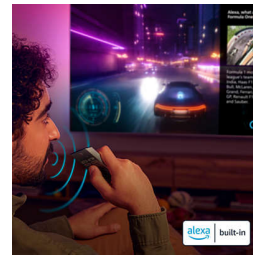

Seamless control

Matter Smart Home compatibility brings seamless integration to your existing smart home network. To control the TV from your Matter Smart Home app or with voice control services, simply push the button on your remote and speak. Dim the lights. Adjust your thermostat. Even turn on your Philips Ambilight TV. A single command does it all.