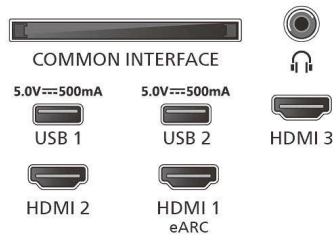

Supported HDMI video features

Gaming: ALLM, HDMI VRR
HDR: HLG, HDR10, HDR10+ Compatible

EU Energy card

EPREL registration numbers: 2206259
Energy class for SDR: F
On mode power demand for SDR: 50 kWh/1000h
Energy class for HDR: G
On mode power demand for HDR: 80 kWh/1000h

Off mode power consumption: n.a
Networked standby mode: 2.0 W
Panel technology used.: QLED LCD

Power

Mains power: AC 100-240 V 50/60 Hz
Standby power consumption: less than 0.5 W
Power Saving Features: Auto switch-off timer, Light sensor, Eco mode, Picture mute (for radio)

Accessories

Included accessories: 2 x AAA Batteries, Legal and safety brochure, Remote Control, Tabletop stand, Power cord, Quick Use Guide

Design

Colours of TV: Matt black bezel
Stand design: Black metal arch stand

Dimensions

Distance between 2 stands: 756 mm mm
Wall-mount compatible: 200 x 100 mm
TV without stand (W x H x D): 958 x 563 x 87 mm
TV with stand (W x H x D): 958 x 625 x 243 mm
Package carton (W x H x D): 1045 x 650 x 133 mm
Weight of TV without stand: 6.76 kg
Weight of TV with stand: 7.08 kg
Weight incl. packaging: 9.8 kg

Connections

Side