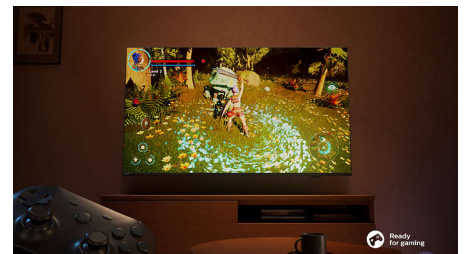

Ready for gaming

Play without limits and immerse in OLED vibrant colors! HDMI 2.1, a blazing-fast 120 Hz native refresh rate gets the best out of next-gen gaming gear with fluid, responsive gameplay, super-smooth natural motion, and great-looking graphics.

HDR supported

Supports most major HDR formats.