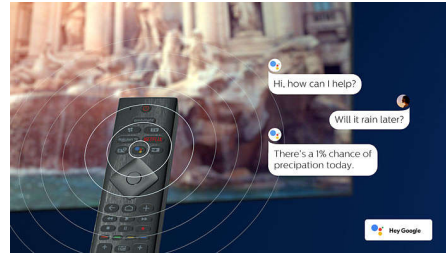

### OLED TV

The lifelike picture of your 4K (UHD) OLED TV always looks incredible, even if viewed at an angle. Blacks are always black, not grey, and you'll see every detail in shadows or bright areas. All major HDR formats are supported — you'll feel the full power of every scene.

### Google TV™

What do you want to watch? Google TV brings together movies, shows, and more from across your apps and subscriptions and organizes them just for you. You'll get suggestions based on what you like, and you can even use the Google TV app on your phone to curate your watchlist on the go.

### Google Assistant. Control the TV with your voice.

You get a choice of voice assistants! Push the Google Assistant button on your remote and you can use your voice to find movies and shows, get recommendations, control compatible smart home devices.