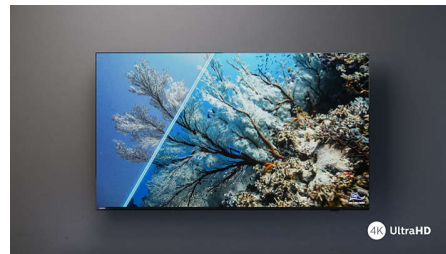

### OLED TV

The lifelike picture of your 4K (UHD) OLED TV always looks incredible, even if viewed at an angle. Blacks are always black, not grey, and you'll see every detail in shadows or bright areas. All major HDR formats are supported — you'll feel the full power of every scene.

### Ultra-sharp picture

No matter what you watch, this 4K LED TV gives you a bright, ultra-sharp picture with vivid colors. Plus, the TV is compatible with all major HDR formats so you'll see more detail—even in dark and bright areas—when you're streaming HDR content.