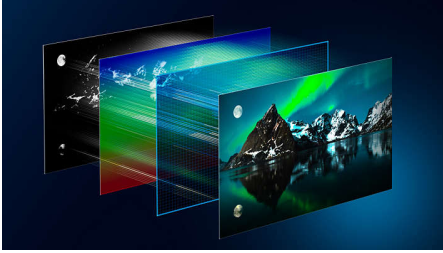

#### **True color. Incredible depth. Flexible sound.**

- Cinematic vision and sound. Dolby Vision and Dolby Atmos.
- Ready for gaming. 120Hz VRR/ALLM.
- Supports most major HDR formats.

### OLED TV

The lifelike picture of your 4K (UHD) OLED TV always looks incredible, even if viewed at an angle. Blacks are always black, not grey, and you'll see every detail in shadows or bright areas. All major HDR formats are supported — you'll feel the full power of every scene.