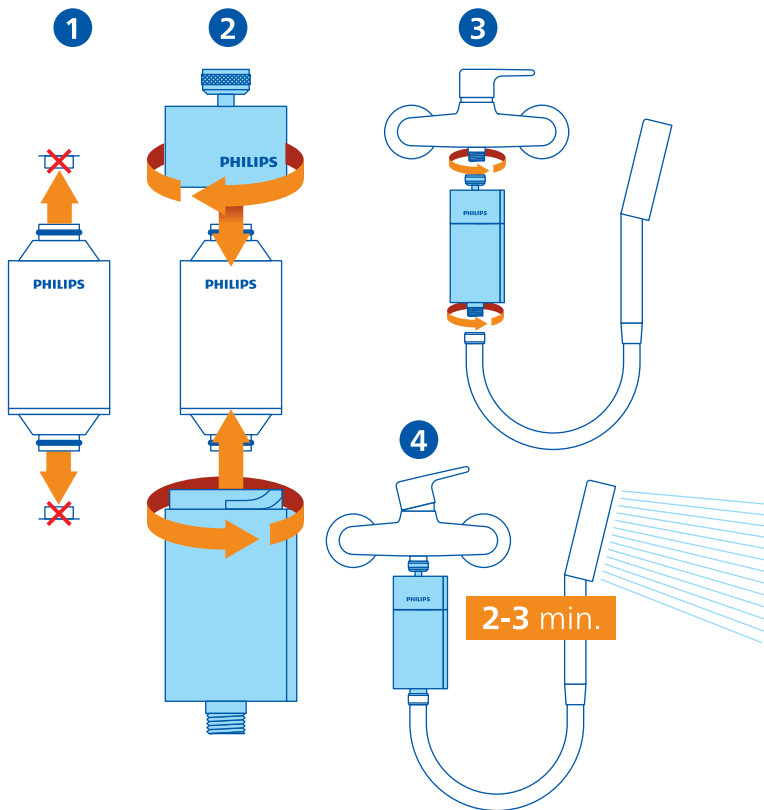

PHILIPS

AWP1775

BG Как да използвате CZ Způsob použití DE
Gebrauchsanleitung DK Sådán bruger du EN How to use
ES Instrucciones de Uso FI Kuinka käyttää FR Notice
d'utilisation GR Πώς να χρησιμοποιήσετε HR/BH Kako
koristiti HU Hogyan kell használni IL איך להשתמש IT
Istruzioni per l'uso NL Gebruiksaanwijzing PL Jak używać PT
Como utilizar RO Cum se utilizează SE Hur man använder SI
Kako uporabljati SK Ako používať TR Nasıl kullanılır