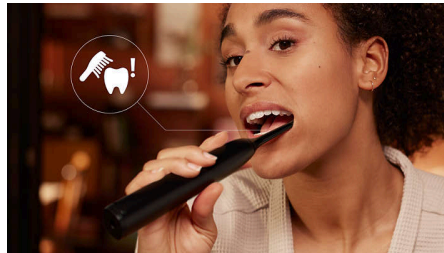

5500

Rechargeable Sonic Toothbrush

HX7119/02

Highlights

W2 Optimal White Brush Head

The Philips Sonicare 5500 goes beyond deep cleaning to effortlessly remove surface stains for a radiant, whiter smile. With the W2 Optimal White brush head, it's easy to maintain brightness between professional whitening treatments for up to 2 x whiter teeth*, while also removing up to 7 x more plaque vs. a manual toothbrush.

Next-Gen Sonicare technology

Enjoy a delightful brushing experience and new level of oral care with Next-Generation Sonicare technology. While you brush, the electric toothbrush's innovative magnetic system adjusts brushing power during each cleaning session, delivering optimal performance of precisely 62,000 bristle movements per minute, even in hard-to-reach areas. Meanwhile, dynamic fluid action supports the brush head's cleaning

performance by gently rinsing along the gumline and between every tooth, helping you achieve a complete clean every time you brush.

2 brushing modes

To help you take the best care of your teeth and gums, the Philips Sonicare Series 5500 electric toothbrush has a choice of 2 brushing modes. Clean mode focuses on plaque removal for superior cleaning performance, while White mode works a bit harder to remove surface stains for a whiter smile.

Built-in pressure alert

You may not notice when you're brushing too hard, but this toothbrush will. The smart optic sensor precisely detects excessive brushing pressure and lets you know with a pulsing sound while reducing vibration. You'll always know when to adjust your brushing and your gums will stay protected.