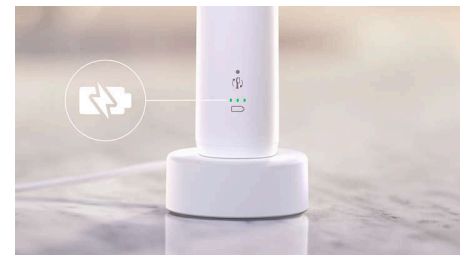

Up to 3-week battery life

This electric toothbrush features a high-performance long-lasting rechargeable battery designed to enhance your brushing experience. With a single charge, you can enjoy up to three weeks of regular brushing before needing to recharge, ensuring convenient and hassle-free oral care