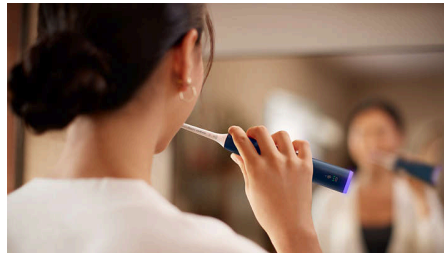

6100

Rechargeable Sonic Toothbrush

HX7403/05

Highlights

S2 Sensitive Brush Head

The Philips Sonicare 6100 electric toothbrush delivers a gentle brushing experience, even for sensitive teeth and gums. Thanks to the new S2 Sensitive brush head made using Sonicare's softest bristles, it is uniquely designed to provide a gentle clean that removes up to 10 x more plaque in hard-to-reach areas.**

Next-Gen Sonicare technology

Enjoy a delightful brushing experience and new level of oral care with Next-Generation Sonicare technology. While you brush, the electric toothbrush's innovative magnetic system adjusts brushing power during each cleaning session, delivering optimal performance of precisely 62,000 bristle movements per minute, even in hard-to-reach areas. Meanwhile, dynamic fluid action supports the brush head's cleaning performance by gently rinsing along the gumline and between every tooth, helping you achieve a complete clean every time you brush.

6 brushing settings

Designed for sensitive teeth and gums, the Philips Sonicare 6100 electric toothbrush allows you to choose between 2 brushing modes. Sensitive mode provides gentle, thorough cleaning, while Clean mode focuses on plaque removal for a superior clean. For a personalised clean, you can combine any mode with one of 3 intensity levels, from High to Low, for a brushing session that's right for you.

Light-ring pressure alert

You may not notice when you're brushing too hard, but this electric toothbrush will. The smart optic pressure sensor precisely detects excessive brushing pressure, then flashes purple while reducing vibration. You'll always know when to adjust your brushing, and your gums will stay protected.