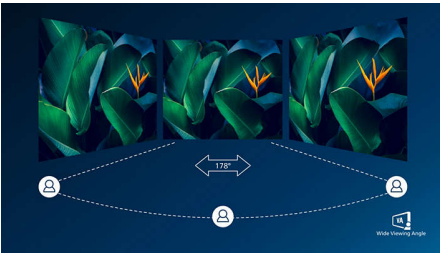

Highlights

VA display

Philips VA LED display uses an advanced multi-domain vertical alignment technology which gives you super-high static contrast ratios for extra vivid and bright images. While standard office applications are handled with ease, it is especially suitable for photos, web-browsing, movies, gaming, and demanding graphical applications. It's optimized pixel management technology gives you 178/178 degree extra wide viewing angle, resulting in crisp images.