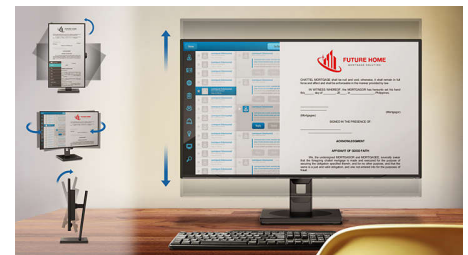

### EasyRead mode

EasyRead mode for a paper-like reading experience

### SmartErgoBase

The SmartErgoBase is a monitor base that delivers ergonomic display comfort and provides cable management. The base can swivel, tilt and rotate to various angles to ensure maximum comfort. The height adjustable stand guarantees the optimal viewing level, reducing the physical strains of a long workday, while cable management reduces cable clutter and keeps the workspace neat and professional.