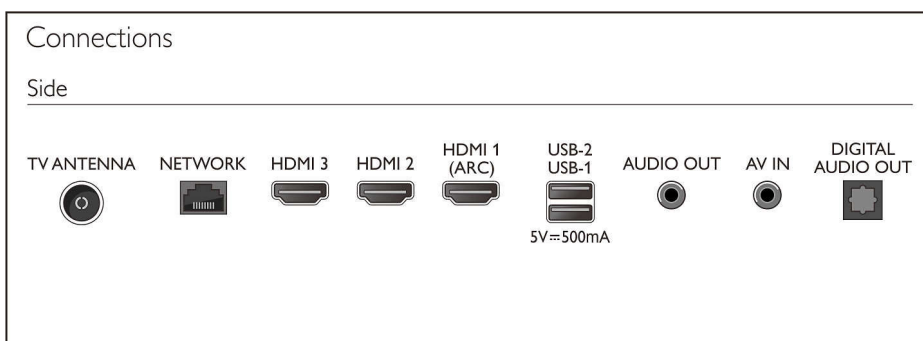

User Interaction

- Remote Control: Voice*

Sound

- Output power (RMS): 16W
- Speaker configuration: 8Wx2 speaker

Connectivity

- Number of HDMI connections: 3
- Number of USBs: 2
- Wireless connection: Bluetooth 5.1, Wi-Fi 802.11ac, 2x2, Dual band
- Other connections: Antenna IEC75, Ethernet-LAN RJ-45, Digital audio out (optical), Audio Out (3.5mm), AV in
- HDCP 2.2
- HDMI ARC: Yes on HDMI1
- HDCP Support

Supported HDMI video features

- HDR: HDR10, HLG

Power

- Mains power: AC 100 -240 V 50/60Hz
- Ambient temperature: 5 °C to 35 °C
- Standby power consumption: <0.5W
- Power Saving Features: Auto switch-off timer, Picture mute (for radio)

Accessories

- Included accessories: 2 x AAA Batteries, Power cord, Quick start guide, Legal and safety brochure, Table top stand, Remote Control, User Manual

Dimensions

- Set Width: 1226 mm
- Set Height: 720 mm
- Set Depth: 89 mm
- Product weight: 11 kg
- Set width (with stand): 1226 mm
- Set height (with stand): 762 mm
- Set depth (with stand): 302 mm
- Product weight (+stand): 12 kg
- Box width: 1321 mm
- Box height: 804 mm
- Box depth: 120 mm
- Weight incl. Packaging: 14.5 kg
- Wall mount dimensions: 300 x 300 mm