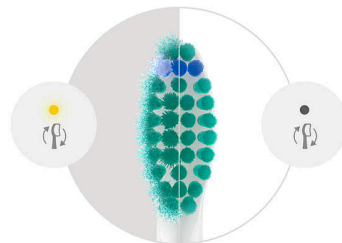

Replacement reminders

Did you know brush heads become less effective after three months? Dental professionals recommend changing your brush head regularly, that's why Philips Sonicare toothbrushes have BrushSync technology. It tracks how often and how hard you brush, then reminds you to replace your brush head once it's time for a new one.