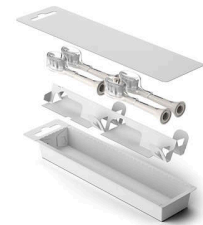

Paper-based packaging

All of our brush heads come in paper-based packaging which can be recycled where facilities are available.