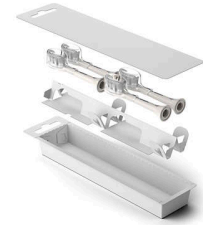

Click-on design

This brush head is compatible with all Philips Sonicare electric toothbrushes.*** Simply click it on or off for easy replacement and cleaning.

Bio-based plastic

We are working to reduce our use of fossil-fuel-based plastic in our products. That's why 70% of the plastic in this brush head is bio-based.**

Paper-based packaging

All of our brush heads come in paper-based packaging which can be recycled where facilities are available.

Optimal White

2-pack brush heads

HX6062/88

Specifications

Design and finishing