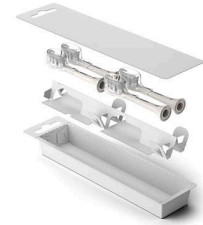

HX9056/88

Click-on design

This brush head is compatible with all Philips Sonicare electric toothbrushes.**** Simply click it on or off for easy replacement and cleaning.

Bio-based plastic

We are working to reduce our use of fossil-fuel-based plastic in our products. That's why 70% of the plastic in this brush head is bio-based.**

Paper-based packaging

All of our brush heads come in paper-based packaging which can be recycled where facilities are available.

Premium Gum Care

6-pack brush heads

HX9056/88

Specifications

Design and finishing