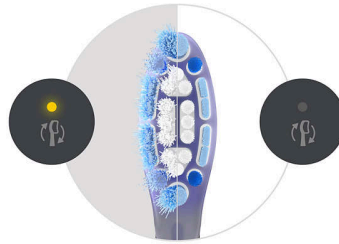

Replacement reminders

Did you know brush heads become less effective after three months? Dental professionals recommend changing your brush head regularly, that's why Philips Sonicare toothbrushes have BrushSync technology. It tracks how often and how hard you brush, then reminds you to replace your brush head once it's time for a new one.

HX9056/88