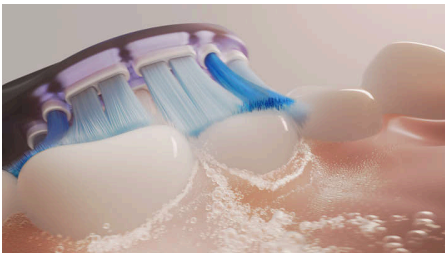

For a superior gum health

- Up to 7 x healthier gums in two weeks*
- Up to 10 x more plaque removal than a manual toothbrush***
- Proven Sonicare technology
- Proven to deliver effective oral care

Premium Gum Care

6-pack brush heads

Highlights

Extra care for your gums

Effective gum care requires maximum brush-to-gum contact while cleaning. This brush head's concave bristle layout allows the outer bristles to keep your gum line brushed even while you're focusing on your teeth. The result is up to 7 x healthier gums in two weeks.*

Say goodbye to plaque

This brush head's engineered flexibility helps you remove up to 10 x more plaque than a manual toothbrush.*** The soft-touch rubber head enhances bristle motion for increased coverage and more thorough cleaning.

Trusted Sonicare brushing

Experience the clean chosen by millions. Philips Sonicare toothbrushes clean gently yet effectively and care for your teeth and gums with

up to 62,000 bristle movements. Sonicare Fluid Action supports the bristles to clean by driving fluid deep between teeth and along the gumline.