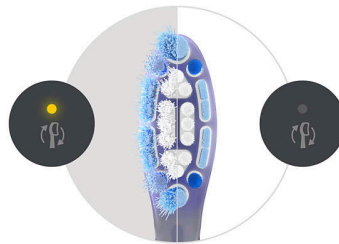

Replacement reminders

Did you know brush heads become less effective after three months? Dental professionals recommend changing your brush head regularly, that's why Philips Sonicare toothbrushes have BrushSync technology. It tracks how often and how hard you brush, then reminds you to replace your brush head once it's time for a new one.

HX9054/88