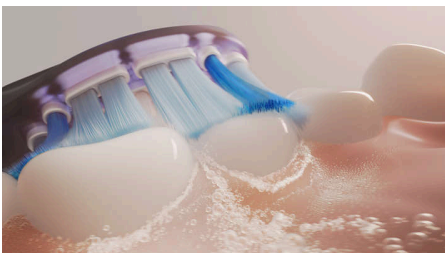

### Extra care for your gums

Effective gum care requires maximum brush-to-gum contact while cleaning. This brush head's concave bristle layout allows the outer bristles to keep your gum line brushed even while you're focusing on your teeth. The result is up to 7 x healthier gums in two weeks.\*

### Say goodbye to plaque

This brush head's engineered flexibility helps you remove up to 10 x more plaque than a manual toothbrush.\*\*\* The soft-touch rubber head enhances bristle motion for increased coverage and more thorough cleaning.

### Trusted Sonicare brushing

Experience the clean chosen by millions. Philips Sonicare toothbrushes clean gently yet effectively and care for your teeth and gums with

up to 62,000 bristle movements. Sonicare Fluid Action supports the bristles to clean by driving fluid deep between teeth and along the gumline.