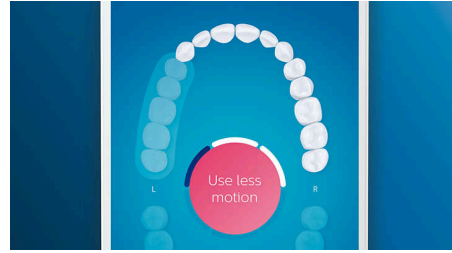

Optimise your brushing

- Make sure you're getting the most from your brush head
- Easy and stylish charging — home and away
- Brush heads automatically select the optimal settings
- Choose from 4 modes and 3 intensity settings

DiamondClean Smart 9400

Sonic electric toothbrush with app

HX9917/90

Highlights

Say goodbye to plaque

Click on the G3 Premium Plaque Control brush head to experience our deepest clean. With soft flexible sides, the bristles contour to the shape of each tooth's surface to provide 4 x more surface contact** and remove up to 10 x more plaque from hard-to-reach areas*.

4 modes, 3 intensity settings

With DiamondClean Smart you get the full works. Our 3 intensity settings let you boost your clean and our 4 modes cover all your brushing needs; Clean mode for exceptional daily cleaning, White+ to remove stains, Deep Clean+ for an invigorating deep clean, and Gum Health to gently clean along your gum line.

Never miss a spot

The Philips Sonicare app lets you know when you've achieved a thorough clean, and coaches you to be a better, more mindful brusher.

TouchUp feature

If you happen to miss a spot while brushing your teeth, your app's TouchUp feature will show you. You can then go back for a second pass, and be confident you are getting a complete clean, every time.