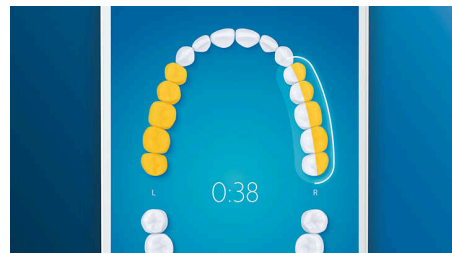

DiamondClean Smart 9400

Sonic electric toothbrush with app

HX9917/90

Highlights

Say goodbye to plaque

Click on the G3 Premium Plaque Control brush head to experience our deepest clean. With soft flexible sides, the bristles contour to the shape of each tooth's surface to provide 4 x more surface contact** and remove up to 10 x more plaque from hard-to-reach areas*.

4 modes, 3 intensity settings

With DiamondClean Smart you get the full works. Our 3 intensity settings let you boost your clean and our 4 modes cover all your brushing needs; Clean mode for exceptional daily cleaning, White+ to remove stains, Deep Clean+ for an invigorating deep clean, and Gum Health to gently clean along your gum line.

Never miss a spot

The Philips Sonicare app lets you know when you've achieved a thorough clean, and coaches you to be a better, more mindful brusher.

TouchUp feature

If you happen to miss a spot while brushing your teeth, your app's TouchUp feature will show you. You can then go back for a second pass, and be confident you are getting a complete clean, every time.

Focus areas and goal-setting

Any trouble areas your dentist has pointed out? We'll highlight them on your in-app 3D mouth map and remind you to pay extra attention to these areas.

Too much pressure?

You might not notice when you brush too hard, but your DiamondClean Smart will. If you use too much pressure, the light ring on the end of your handle will flash. This is a gentle reminder to ease off the pressure and let your brush head do the work. 7 out of 10 people found that this feature helped them to become a better brusher.