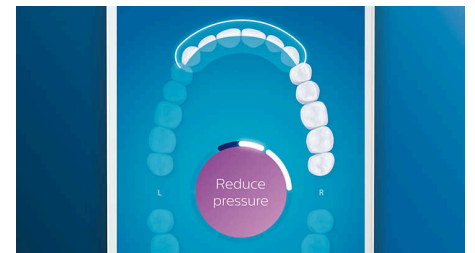

Smart replacement reminders

Brush heads wear out over time and become less effective at removing plaque. With smart brush head recognition you'll never lose track of when

to replace your brush head. Your toothbrush tracks how long and hard you've brushed with each brush head, and will alert you when it's time to replace. You can also monitor the lifetime of your brush heads in the Philips Sonicare app, and even order replacements so you're never caught short.

Focus areas and goal-setting

Any trouble areas your dentist has pointed out? We'll highlight them on your in-app 3D mouth map and remind you to pay extra attention to these areas.

Too much pressure?

You might not notice when you brush too hard, but your DiamondClean Smart will. If you use too much pressure, the light ring on the end of your handle will flash. This is a gentle reminder to ease off the pressure and let your brush head do the work. 7 out of 10 people found that this feature helped them to become a better brusher.

DiamondClean Smart 9400

Sonic electric toothbrush with app

HX9917/90

Highlights

Easy does it

With an electric toothbrush, you let the brush do the work. We've built a scrubbing sensor into your handle as a gentle reminder to reduce scrubbing. This way, you can improve your technique and get a gentler, more effective clean.