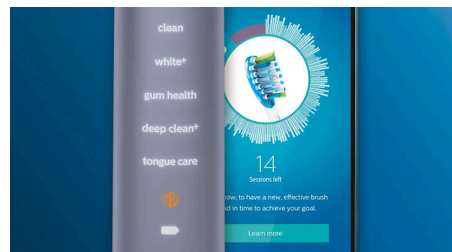

Never miss a spot

The Philips Sonicare app lets you know when you've achieved a thorough clean, and coaches you to be a better, more mindful brusher.

TouchUp feature

If you happen to miss a spot while brushing your teeth, your app's TouchUp feature will show you. You can then go back for a second pass, and be confident you are getting a complete clean, every time.

Smart replacement reminders

Brush heads wear out over time and become less effective at removing plaque. With smart brush head recognition you'll never lose track of when

to replace your brush head. Your toothbrush tracks how long and hard you've brushed with each brush head, and will alert you when it's time to replace. You can also monitor the lifetime of your brush heads in the Philips Sonicare app, and even order replacements so you're never caught short.

Focus areas and goal-setting

Any trouble areas your dentist has pointed out? We'll highlight them on your in-app 3D mouth map and remind you to pay extra attention to these areas.

Too much pressure?

You might not notice when you brush too hard, but your DiamondClean Smart will. If you use too much pressure, the light ring on the end of your handle will flash. This is a gentle reminder to ease off the pressure and let your brush head do the work. 7 out of 10 people found that this feature helped them to become a better brusher.

DiamondClean Smart 9400

Sonic electric toothbrush with app

HX9917/90

Highlights

Easy does it

With an electric toothbrush, you let the brush do the work. We've built a scrubbing sensor into your handle as a gentle reminder to reduce scrubbing. This way, you can improve your technique and get a gentler, more effective clean.