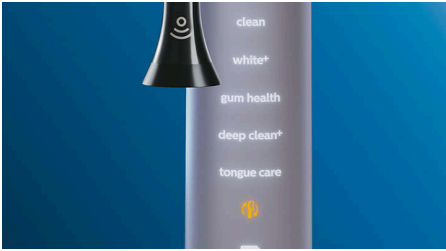

Focus areas and goal-setting

Any trouble areas your dentist has pointed out? We'll highlight them on your in-app 3D mouth map and remind you to pay extra attention to these areas.

Too much pressure?

You might not notice when you brush too hard, but your DiamondClean Smart will. If you use too much pressure, the light ring on the end of your handle will flash. This is a gentle reminder to ease off the pressure and let your brush head do the work. 7 out of 10 people found that this feature helped them to become a better brusher.

DiamondClean Smart 9400

Sonic electric toothbrush with app

HX9917/90

Highlights

Easy does it

With an electric toothbrush, you let the brush do the work. We've built a scrubbing sensor into your handle as a gentle reminder to reduce scrubbing. This way, you can improve your technique and get a gentler, more effective clean.

BrushSync mode pairing

Wondering which mode and intensity you should use? Wonder no longer. A microchip in your brush head tells your DiamondClean Smart

sonic toothbrush which one you're using. So if you click on a gum-care brush head, for example, your toothbrush knows to select the optimal mode and intensity to provide gentle yet effective care for your gums. All you need to do is to press the power button.

Designed with storage in mind

You'll enjoy two weeks of regular use from a single full charge. However, if you run low while travelling, your deluxe USB travel case doubles as

a charger. Place your toothbrush in the case and either connect it to your laptop or a wall socket. As for charging at home, simply place your brush in your sleek charger glass—it fits stylishly into your bathroom and also doubles as a rinsing glass.