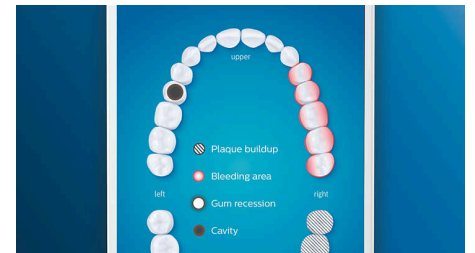

4 modes, 3 intensity settings

With DiamondClean Smart you get the full works. Our 3 intensity settings let you boost your clean and our 4 modes cover all your brushing needs; Clean mode for exceptional daily cleaning, White+ to remove stains, Deep Clean+ for an invigorating deep clean, and Gum Health to gently clean along your gum line.

Never miss a spot

The Philips Sonicare app lets you know when you've achieved a thorough clean, and coaches you to be a better, more mindful brusher.

TouchUp feature

If you happen to miss a spot while brushing your teeth, your app's TouchUp feature will show you. You can then go back for a second pass, and be confident you are getting a complete clean, every time.

Smart replacement reminders

Brush heads wear out over time and become less effective at removing plaque. With smart brush head recognition you'll never lose track of when

to replace your brush head. Your toothbrush tracks how long and hard you've brushed with each brush head, and will alert you when it's time to replace. You can also monitor the lifetime of your brush heads in the Philips Sonicare app, and even order replacements so you're never caught short.

Focus areas and goal-setting

Any trouble areas your dentist has pointed out? We'll highlight them on your in-app 3D mouth map and remind you to pay extra attention to these areas.

Too much pressure?

You might not notice when you brush too hard, but your DiamondClean Smart will. If you use too much pressure, the light ring on the end of your handle will flash. This is a gentle reminder to ease off the pressure and let your brush head do the work. 7 out of 10 people found that this feature helped them to become a better brusher.