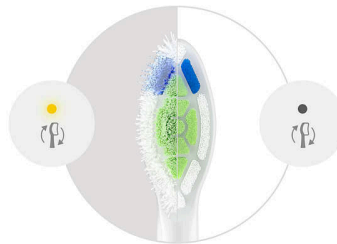

Replacement reminders

Did you know brush heads become less effective after three months? Dental professionals recommend changing your brush head regularly, that's why Philips Sonicare toothbrushes have BrushSync technology. It tracks how often and how hard you brush, then reminds you to replace your brush head once it's time for a new one.