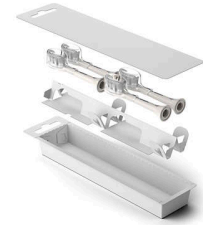

HX6066/88

Click-on design

This brush head is compatible with all Philips Sonicare electric toothbrushes.*** Simply click it on or off for easy replacement and cleaning.

Bio-based plastic

We are working to reduce our use of fossil-fuel-based plastic in our products. That's why 70% of the plastic in this brush head is bio-based.**

Paper-based packaging

All of our brush heads come in paper-based packaging which can be recycled where facilities are available.

Optimal White

6-pack brush heads

HX6066/88

Specifications

Design and finishing