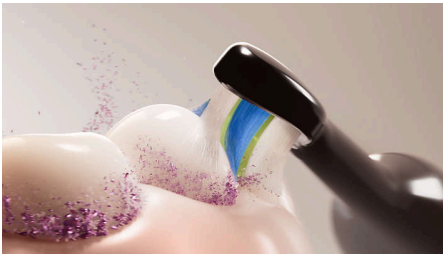

For whiter, more radiant teeth

- Up to 100% more stain removal in just one week*
- Proven to deliver effective oral care
- Up to 7 x more plaque removal than a manual toothbrush
- Proven Sonicare technology

Optimal White

6-pack brush heads

Highlights

Whiter, brighter teeth

Whiter teeth are within reach with this brush head's central stain-removal pad. The diamond-shaped bristles are designed to increase surface contact and clean away stains more effectively. The results speak for themselves with up to 100% whiter teeth in just one week.*

Say goodbye to plaque

Our whitening brush head uses densely packed bristles to remove up to 7 x more plaque than a manual toothbrush, while treating your whole mouth to a refreshing clean.

Trusted Sonicare brushing