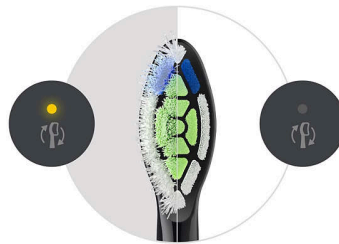

Optimal White

6-pack brush heads

Highlights

Whiter, brighter teeth

Whiter teeth are within reach with this brush head's central stain-removal pad. The diamond-shaped bristles are designed to increase surface contact and clean away stains more effectively. The results speak for themselves with up to 100% whiter teeth in just one week.*

Say goodbye to plaque

Our whitening brush head uses densely packed bristles to remove up to 7 x more plaque than a manual toothbrush, while treating your whole mouth to a refreshing clean.

Trusted Sonicare brushing

Experience the clean chosen by millions. Philips Sonicare toothbrushes clean gently yet effectively and care for your teeth and gums with

up to 62,000 bristle movements. Sonicare Fluid Action supports the bristles to clean by driving fluid deep between teeth and along the gumline.

Clinically tested

All Philips Sonicare brush heads are meticulously designed and clinically tested. So you can be sure that they meet the highest standard in quality, safety and performance.

Replacement reminders