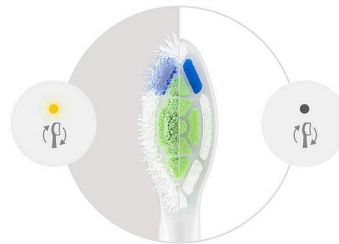

Replacement reminders

Did you know brush heads become less effective after three months? Dental professionals recommend changing your brush head regularly, that's why Philips Sonicare toothbrushes have BrushSync technology. It tracks how often and how hard you brush, then reminds you to replace your brush head once it's time for a new one.