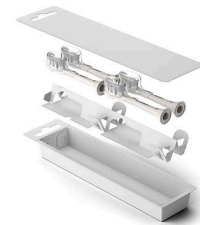

Click-on design

This brush head is compatible with all Philips Sonicare electric toothbrushes.*** Simply click it on or off for easy replacement and cleaning.

Bio-based plastic

We are working to reduce our use of fossil-fuel-based plastic in our products. That's why 70% of the plastic in this brush head is bio-based.**

Paper-based packaging

All of our brush heads come in paper-based packaging which can be recycled where facilities are available.

Optimal White

6-pack brush heads

HX6066/87

Specifications

Design and finishing