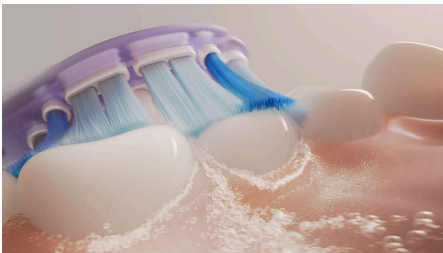

## Premium Gum Care

2-pack brush heads

### Extra care for your gums

Effective gum care requires maximum brush-to-gum contact while cleaning. This brush head's concave bristle layout allows the outer bristles to keep your gum line brushed even while you're focusing on your teeth. The result is up to 7 x healthier gums in two weeks.\*

### Say goodbye to plaque

This brush head's engineered flexibility helps you remove up to 10 x more plaque than a manual toothbrush.\*\*\* The soft-touch rubber head enhances bristle motion for increased coverage and more thorough cleaning.

### Trusted Sonicare brushing

Experience the clean chosen by millions. Philips Sonicare toothbrushes clean gently yet effectively and care for your teeth and gums with

up to 62,000 bristle movements. Dynamic fluid action supports the bristles to clean by driving fluid deep between teeth and along the gumline.