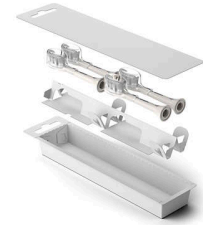

Paper-based packaging

All of our brush heads come in paper-based packaging which can be recycled where facilities are available.