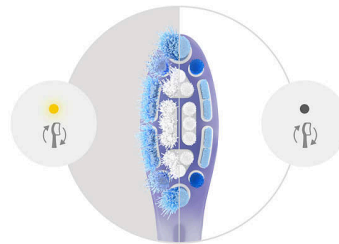

Replacement reminders

Did you know brush heads become less effective after three months? Dental professionals recommend changing your brush head regularly, that's why Philips Sonicare toothbrushes have BrushSync technology. It tracks how often and how hard you brush, then reminds you to replace your brush head once it's time for a new one.

HX9052/87