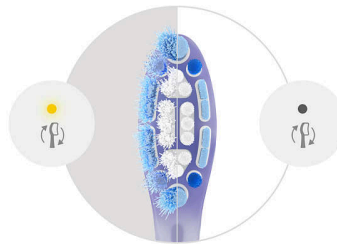

Replacement reminders

Did you know brush heads become less effective after three months? Dental professionals recommend changing your brush head regularly, that's why Philips Sonicare toothbrushes have BrushSync technology. It tracks how often and how hard you brush, then reminds you to replace your brush head once it's time for a new one.

HX9053/87