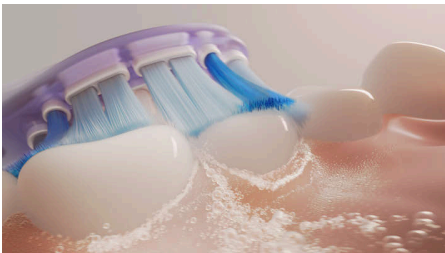

## Premium Gum Care

2+1 pack brush heads

### Extra care for your gums

Effective gum care requires maximum brush-to-gum contact while cleaning. This brush head's concave bristle layout allows the outer bristles to keep your gum line brushed even while you're focusing on your teeth. The result is up to 7 x healthier gums in two weeks.\*

### Say goodbye to plaque

This brush head's engineered flexibility helps you remove up to 10 x more plaque than a manual toothbrush.\*\*\* The soft-touch rubber head enhances bristle motion for increased coverage and more thorough cleaning.

### Trusted Sonicare brushing

Experience the clean chosen by millions. Philips Sonicare toothbrushes clean gently yet effectively and care for your teeth and gums with

up to 62,000 bristle movements. Dynamic fluid action supports the bristles to clean by driving fluid deep between teeth and along the gumline.