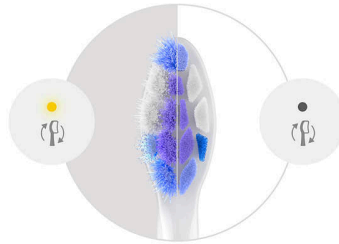

Replacement reminders

Did you know brush heads become less effective after three months? Dental professionals recommend changing your brush head regularly, that's why Philips Sonicare toothbrushes have BrushSync technology. It tracks how often and how hard you brush, then reminds you to replace your brush head once it's time for a new one.