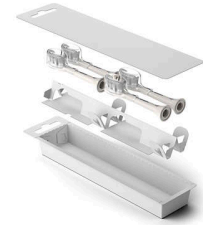

Click-on design

This brush head is compatible with all Philips Sonicare electric toothbrushes.** Simply click it on or off for easy replacement and cleaning.

Bio-based plastic

We are working to reduce our use of fossil-fuel-based plastic in our products. That's why 70% of the plastic in this brush head is bio-based.***

Paper-based packaging

All of our brush heads come in paper-based packaging which can be recycled where facilities are available.

Sensitive

2-pack brush heads

HX6052/87

Specifications

Design and finishing

Colour: White