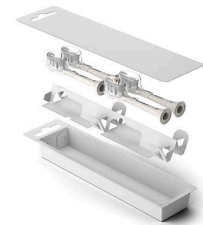

Click-on design

This brush head is compatible with all Philips Sonicare electric toothbrushes.**** Simply click it on or off for easy replacement and cleaning.

Bio-based plastic

We are working to reduce our use of fossil-fuel-based plastic in our products. That's why 70% of the plastic in this brush head is bio-based.**

Paper-based packaging

All of our brush heads come in paper-based packaging which can be recycled where facilities are available.

Premium Plaque Defence

2+1 pack brush heads

HX9043/87

Specifications

Design and finishing