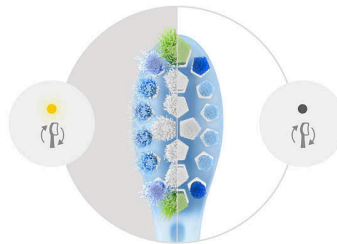

Replacement reminders

Did you know brush heads become less effective after three months? Dental professionals recommend changing your brush head regularly, that's why Philips Sonicare toothbrushes have BrushSync technology. It tracks how often and how hard you brush, then reminds you to replace your brush head once it's time for a new one.