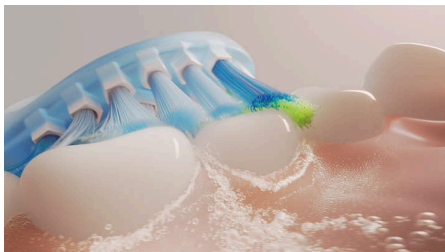

Trusted Sonicare brushing

Experience the clean chosen by millions. Philips Sonicare toothbrushes clean gently yet effectively and care for your teeth and gums with

up to 62,000 bristle movements. Dynamic fluid action supports the bristles to clean by driving fluid deep between teeth and along the gumline.