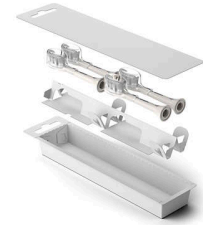

Click-on design

This brush head is compatible with all Philips Sonicare electric toothbrushes.** Simply click it on or off for easy replacement and cleaning.

Bio-based plastic

We are working to reduce our use of fossil-fuel-based plastic in our products. That's why 70% of the plastic in this brush head is bio-based.***

Paper-based packaging

All of our brush heads come in paper-based packaging which can be recycled where facilities are available.

Sensitive

2+1 pack brush heads

HX6053/87

Specifications

Design and finishing

Bristle stiffness feel: Extra soft