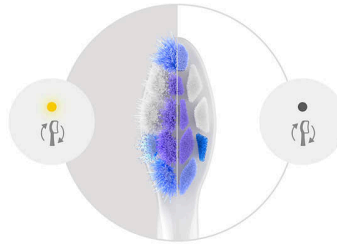

Replacement reminders

Did you know brush heads become less effective after three months? Dental professionals recommend changing your brush head regularly, that's why Philips Sonicare toothbrushes have BrushSync technology. It tracks how often and how hard you brush, then reminds you to replace your brush head once it's time for a new one.