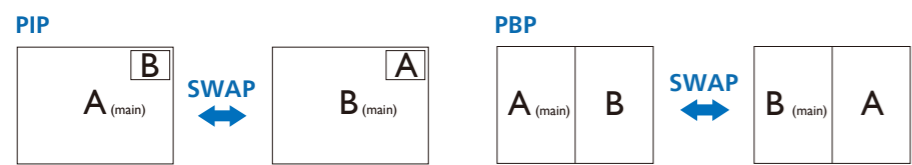

5

		SUB SOURCE POSSIBILITY (x1)				
MultiView		Inputs	HDMI 1	HDMI 2	DisplayPort	USB C
MAIN SOURCE (x1)	HDMI 1	●	●	●	●	●
	HDMI 2	●	●	●	●	●
	DisplayPort	●	●	●	●	●
	USB C	●	●	●	●	●