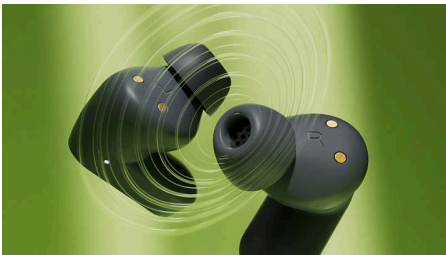

From favorite playlist to catch-up call

- Solid Bluetooth multipoint connection
- Connect to two Bluetooth devices at the same time
- Warm, natural sound. Philips sound signature

3000 series

True wireless headphones

TAT3509BG/00

Highlights

Noise Canceling Pro

Adaptive noise cancellation quickly reacts to your surroundings to suppress external noise, including wind, in real time. If you want to hear what's going on around you, Awareness Mode lets outside sounds back in. Quick Awareness enhances voices, so you can have a conversation without removing your headphones.

Great sound. Dynamic Bass

These true wireless earbuds sound great, and you won't need to turn up the volume to get the best out of their 10 mm drivers. Activate Dynamic Bass via the left earbud, or the Philips Headphones app, and you can enjoy the full power of your favorite basslines even if listening quietly.