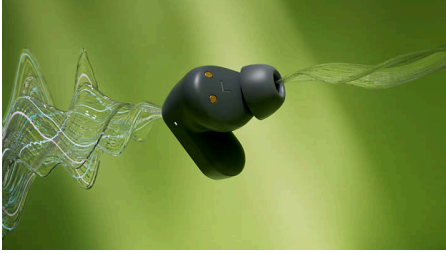

Immerse on the go

Always be in the perfect place to listen with the noise-canceling true wireless earbuds that react to your environment in real time. Music to videos to calls, they sound great with deep bass even if you're listening at low volume.

From favorite playlist to catch-up call

- Solid Bluetooth multipoint connection
- Connect to two Bluetooth devices at the same time
- Warm, natural sound. Philips sound signature

3000 series

True wireless headphones

TAT3509BG/00

Highlights

Noise Canceling Pro

Adaptive noise cancellation quickly reacts to your surroundings to suppress external noise, including wind, in real time. If you want to hear what's going on around you, Awareness Mode lets outside sounds back in. Quick Awareness enhances voices, so you can have a conversation without removing your headphones.

Great sound. Dynamic Bass

These true wireless earbuds sound great, and you won't need to turn up the volume to get the best out of their 10 mm drivers. Activate Dynamic Bass via the left earbud, or the Philips Headphones app, and you can enjoy the full power of your favorite basslines even if listening quietly.