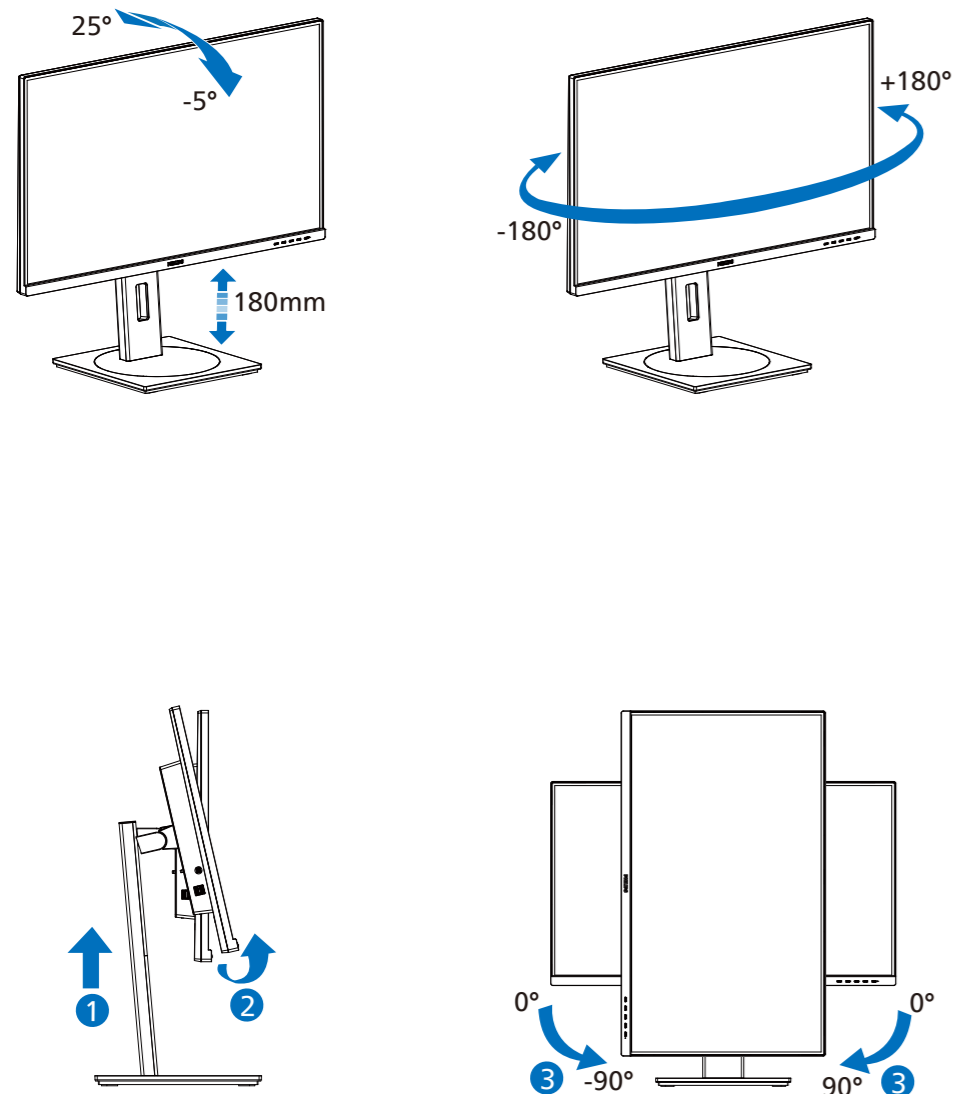

5

Register your product and get support at www.philips.com/support

Version: M132BU3900Q1WWT
2024 © TOP Victory Investments Ltd. All rights reserved.

HDMI

www.philips.com

Energy Labelling
32B1U3900

Printed in China

Q41G32M281323A

PHILIPS

Business Monitor

3000 Series