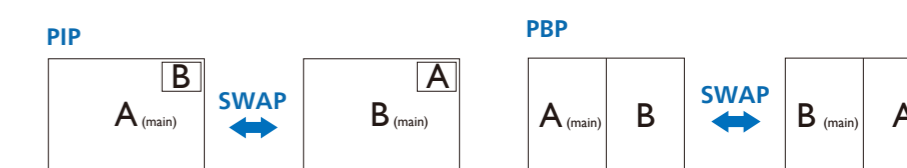

MultiView	Inputs	SUB SOURCE POSSIBILITY (x)			
		HDMI 1	HDMI 2	DisplayPort	USBC
MAIN SOURCE (x)	HDMI 1	●	●	●	●
	HDMI 2	●	●	●	●
	DisplayPort	●	●	●	●
	USBC	●	●	●	●