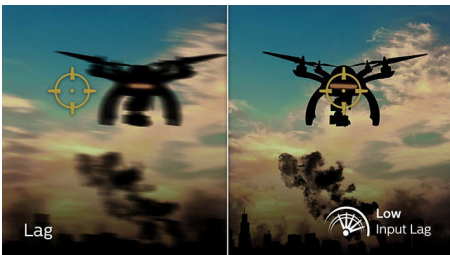

32M2C5501/75

Highlights

180Hz Gaming

You play intense, competitive gaming. You demand display with lag free, ultra-smooth images. This display redraws the screen image up-to 180 times per second, effectively faster than a standard display. A lower frame rate can make enemies appear to jump from spot to spot on the screen, making them difficult targets to hit. With 180Hz frame rate, you get those critical missing images on the screen which shows enemy movement in ultra-smooth motion so you can easily target them. With ultra-low input lag and no screen tearing, this Philips display is your perfect gaming partner.

Low input lag

Input lag is the amount of time that elapses between performing an action with connected devices and seeing the result on screen. Low input lag reduces the time delay between entering a command from your devices to monitor, greatly improve on playing twitch-sensitive video games, particularly important to whom plays fast-paced, competitive games.