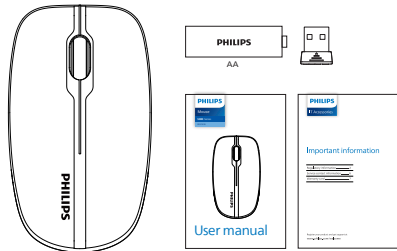

PHILIPS

Mouse

4000 Series

SPK7418

User manual

1 2.4GHz

2

2 Bluetooth

2

Made in China

www.philips.com/support

User manual | English

Technical specifications

System requirement

- 1.*USB port
2. Bluetooth
- 3.Microsoft Windows 7, Windows 8, Windows 10 or later; Android 3.2 and above; Mac OS 10.5 and above;

Register your product and get support at www.philips.com/welcome

Manual Pengguna | Bahasa Indonesia

Spesifikasi teknis

Persyaratan sistem

- 1.*saluran USB
2. Bluetooth
- 3.Microsoft Windows 7, Windows 8, Windows 10 atau lebih baru; Android 3.2 ke atas; Mac OS 10.5 ke atas;

사용 설명서 | 한국어

기술 사양

연결성: 2.4GHz / 블루투스 3.0 / 블루투스 5.2
무선 유효 거리: 15m (2.4GHz) / 10m(블루투스)
버튼 수: 4
마우스 버튼 수명: 300만 개 키
해상도: 1600 DPI
전원 공급 장치: 1 * AA 필립스 배터리
인터페이스: USB 무선 수신기
제품 크기: 106.6x61.7x37mm
제품 무게: 50±5g
작동 온도 범위: 0°C - 40°C
작동 습도 범위: 10% - 85%.

시스템 요구 사항

- 1.* USB 포트
2. 블루투스
- 3.마이크로소프트 윈도우 7, 윈도우 8, 윈도우 10 이상; Android 3.2 이상; Mac OS 10.5 이상;

Philips 공식 웹 사이트에 로그인하여 제품을 등록하고 지원을 받으십시오: www.philips.com/welcome

ユーザーマニュアル | 日本語

技術仕様

接続性: 2.4GHz / Bluetooth 3.0 / Bluetooth 5.2
無線有効距離: 15m(2.4GHz) / 10m(Bluetooth)
ボタン数: 4
マウスボタンの寿命: 300万回 キーストローク
解像度: 1600 DPI
電源: 1 * AAフリップスバッテリー
インターフェース: USBワイヤレスレシーバー
製品寸法: 106.6x61.7x37mm
製品重量: 50±5g
動作温度範囲: 0°C~40°C
動作湿度範囲: 10%~85%.

システム要件

- 1.* USBポート
2. Bluetooth
- 3.Microsoft Windows 7, Windows 8, Windows 10 以降; Android 3.2以降; Mac OS 10.5以降;

Philipsの公式サイトにログインして製品を登録し、サポートを受けてください: www.philips.com/welcome

使用說明書 | 繁體中文

技術規格

無線技術: 2.4GHz / 藍牙3.0 / 藍牙5.2
無線有效距離: 約15m(2.4GHz)/10m(藍牙)
滑鼠按鍵數: 4
滑鼠按鍵壽命: 300萬次
感測器解析度: 1600 DPI
電池類型: 1節AA鹼性電池
介面: USB 無線接收器
產品尺寸: 106.6x61.7x37mm
產品重量: 50±5g
運行時的溫度範圍: 0°C - 40°C
運行時的濕度範圍: 10% - 85%.

系統要求

- 1.*USB 埠
2. 藍牙
- 3.Windows 7, Windows 8, Windows 10或更高版本; Android 3.2或更高版本; Mac OS 10.5 或更高版本;

請登入Philips官網註冊您的產品並獲取支援: www.philips.com/welcome