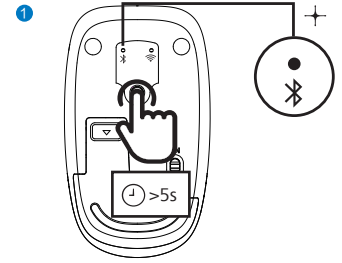

2 Bluetooth