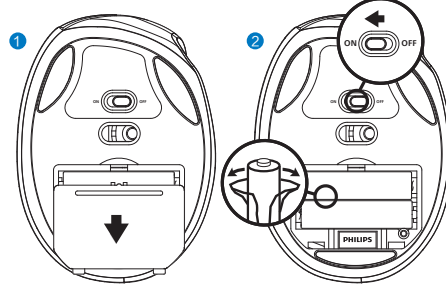

Philips and the Philips Shield Emblem are registered trademarks of Koninklijke Philips N.V. and are used under license.

Made in China