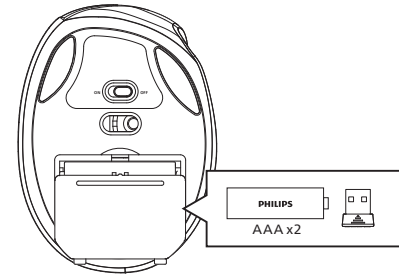

Philips and the Philips Shield Emblem are registered trademarks of Koninklijke Philips N.V. and are used under license.

Made in China