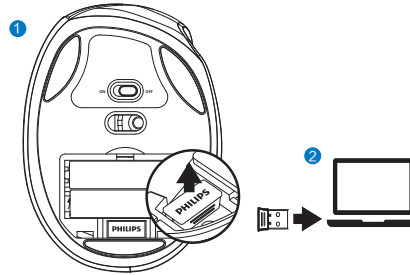

Philips and the Philips Shield Emblem are registered trademarks of Koninklijke Philips N.V. and are used under license.

Made in China