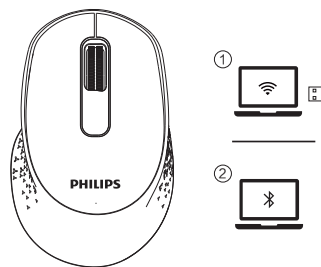

PHILIPS

Mouse

4000 Series

SPK7448

User manual

1 2.4GHz

2

2 Bluetooth®

2

Made in China

www.philips.com/support

User manual | English

Technical specifications

System requirement

- 1.1*USB port
2. Bluetooth
- 3.Microsoft Windows 7, Windows 8, Windows 10 or later; Android 3.2 and above; Mac OS 10.5 and above;

Manual Pengguna | Bahasa Indonesia

Spesifikasi teknis

Persyaratan sistem

- 1.1 *saluran USB
2. Bluetooth
- 3.Microsoft Windows 7, Windows 8, Windows 10 atau lebih baru; Android 3.2 ke atas; Mac OS 10.5 ke atas;

사용 설명서 | 한국어

기술 사양

연결성: 2.4GHz / 블루투스 3.0 / 블루투스 5.2
무선 유효 거리: 15m (2.4GHz) / 10m(블루투스)
버튼 수: 4
마우스 버튼 수명: 300만 개 키
해상도: 1600 DPI
전원 공급 장치: 1 * AA 필립스 배터리
인터페이스: USB 무선 수신기
제품 크기: 103.7x65.4x39mm
제품 무게: 58±5g
작동 온도 범위: 0°C - 40°C
작동 습도 범위: 10% - 85%.

시스템 요구 사항

- 1.1 * USB 포트
2. 블루투스
- 3.마이크로소프트 윈도우 7, 윈도우 8, 윈도우 10 이상; Android 3.2 이상; Mac OS 10.5 이상;

Philips 공식 웹 사이트에 로그인하여 제품을 등록하고 지원을 받으십시오: www.philips.com/welcome

ユーザーマニュアル | 日本語

技術仕様

接続性:2.4GHz / Bluetooth 3.0 / Bluetooth 5.2
無線有効距離:15m(2.4GHz) / 10m(Bluetooth)
ボタン数:4
マウスボタンの寿命:300万回 キーストローク
解像度:1600 DPI
電源:1 * AAフリッシュバッテリー
インターフェース:USBワイヤレスレシーバー
製品寸法:103.7x65.4x39mm
製品重量:58±5g
動作温度範囲:0°C~40°C
動作湿度範囲:10%~85%.

システム要件

- 1.1 * USBポート
2. Bluetooth
- 3.Microsoft Windows 7, Windows 8, Windows 10以降; Android 3.2以降; Mac OS 10.5以降.

Philipsの公式サイトにログインして製品を登録し、サポートを受けてください: www.philips.com/welcome

使用說明書 | 繁體中文

技術規格

無線技術: 2.4GHz / 藍牙3.0 / 藍牙5.2
無線有效距離: 約15m(2.4G無線)/10m(藍牙)
滑鼠按鍵數: 4
滑鼠按鍵壽命: 300萬次
感測器解析度: 1600 DPI
電池類型: 1節AA鹼性電池
介面: USB 無線接收器
產品尺寸: 103.7x65.4x39mm
產品重量: 58±5g
運行時的溫度範圍: 0°C - 40°C
運行時的溫度範圍: 10% - 85%.

系統要求

- 1.1*USB 埠
2. 藍牙
- 3.Windows 7, Windows 8, Windows 10或更高版本; Android 3.2或更高版本; Mac OS 10.5 或更高版本;

請登入Philips官網註冊您的產品並獲取支援: www.philips.com/welcome