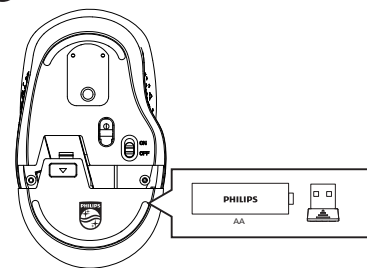

PHILIPS

Mouse

4000 Series

SPK7448

User manual

1 2.4GHz

2

2 Bluetooth®

2

Made in China

www.philips.com/support

User manual | English

Technical specifications

System requirement

- 1.1*USB port
2. Bluetooth
- 3.Microsoft Windows 7, Windows 8, Windows 10 or later; Android 3.2 and above; Mac OS 10.5 and above;

Manual Pengguna | Bahasa Indonesia

Spesifikasi teknis

Persyaratan sistem

- 1.1 *saluran USB
2. Bluetooth
- 3.Microsoft Windows 7, Windows 8, Windows 10 atau lebih baru; Android 3.2 ke atas; Mac OS 10.5 ke atas;

사용 설명서 | 한국어

기술 사양

연결성: 2.4GHz / 블루투스 3.0 / 블루투스 5.2
무선 유효 거리: 15m (2.4GHz) / 10m(블루투스)
버튼 수: 4
마우스 버튼 수명: 300만 개 키
해상도: 1600 DPI
전원 공급 장치: 1 * AA 필립스 배터리
인터페이스: USB 무선 수신기
제품 크기: 103.7x65.4x39mm
제품 무게: 58±5g
작동 온도 범위: 0°C - 40°C
작동 습도 범위: 10% - 85%.

시스템 요구 사항

- 1.1 * USB 포트
2. 블루투스
- 3.마이크로소프트 윈도우 7, 윈도우 8, 윈도우 10 이상; Android 3.2 이상; Mac OS 10.5 이상;

Philips 공식 웹 사이트에 로그인하여 제품을 등록하고 지원을 받으십시오: www.philips.com/welcome

ユーザーマニュアル | 日本語

技術仕様

接続性:2.4GHz / Bluetooth 3.0 / Bluetooth 5.2
無線有効距離:15m(2.4GHz) / 10m(Bluetooth)
ボタン数:4
マウスボタンの寿命:300万回 キーストローク
解像度:1600 DPI
電源:1 * AAフリッシュバッテリー
インターフェース:USBワイヤレスレシーバー
製品寸法:103.7x65.4x39mm
製品重量:58±5g
動作温度範囲:0°C~40°C
動作湿度範囲:10%~85%.

システム要件

- 1.1 * USBポート
2. Bluetooth
- 3.Microsoft Windows 7, Windows 8, Windows 10以降; Android 3.2以降; Mac OS 10.5以降.

Philipsの公式サイトにログインして製品を登録し、サポートを受けてください: www.philips.com/welcome

使用說明書 | 繁體中文

技術規格

無線技術: 2.4GHz / 藍牙3.0 / 藍牙5.2
無線有效距離: 約15m(2.4G無線)/10m(藍牙)
滑鼠按鍵數: 4
滑鼠按鍵壽命: 300萬次
感測器解析度: 1600 DPI
電池類型: 1節AA鹼性電池
介面: USB 無線接收器
產品尺寸: 103.7x65.4x39mm
產品重量: 58±5g
運行時的溫度範圍: 0°C - 40°C
運行時的溫度範圍: 10% - 85%.

系統要求

- 1.1*USB 埠
2. 藍牙
- 3.Windows 7, Windows 8, Windows 10或更高版本; Android 3.2或更高版本; Mac OS 10.5 或更高版本;

請登入Philips官網註冊您的產品並獲取支援: www.philips.com/welcome