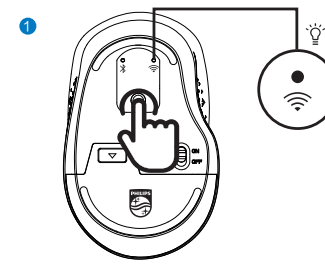

PHILIPS

Mouse

4000 Series

SPK7448

User manual

1 2.4GHz

2

2 Bluetooth®

2

Made in China

www.philips.com/support

User manual | English

Technical specifications

System requirement

- 1.1*USB port
2. Bluetooth
- 3.Microsoft Windows 7, Windows 8, Windows 10 or later; Android 3.2 and above; Mac OS 10.5 and above;

Manual Pengguna | Bahasa Indonesia

Spesifikasi teknis

Persyaratan sistem

- 1.1 *saluran USB
2. Bluetooth
- 3.Microsoft Windows 7, Windows 8, Windows 10 atau lebih baru; Android 3.2 ke atas; Mac OS 10.5 ke atas;

사용 설명서 | 한국어

기술 사양

연결성: 2.4GHz / 블루투스 3.0 / 블루투스 5.2
무선 유효 거리: 15m (2.4GHz) / 10m(블루투스)
버튼 수: 4
마우스 버튼 수명: 300만 개 키
해상도: 1600 DPI
전원 공급 장치: 1 * AA 필립스 배터리
인터페이스: USB 무선 수신기
제품 크기: 103.7x65.4x39mm
제품 무게: 58±5g
작동 온도 범위: 0°C - 40°C
작동 습도 범위: 10% - 85%.

시스템 요구 사항

- 1.1 * USB 포트
2. 블루투스
- 3.마이크로소프트 윈도우 7, 윈도우 8, 윈도우 10 이상; Android 3.2 이상; Mac OS 10.5 이상;

Philips 공식 웹 사이트에 로그인하여 제품을 등록하고 지원을 받으십시오: www.philips.com/welcome

ユーザーマニュアル | 日本語

技術仕様

接続性:2.4GHz / Bluetooth 3.0 / Bluetooth 5.2
無線有効距離:15m(2.4GHz) / 10m(Bluetooth)
ボタン数:4
マウスボタンの寿命:300万回 キーストローク
解像度:1600 DPI
電源:1 * AAフリッシュバッテリー
インターフェース:USBワイヤレスレシーバー
製品寸法:103.7x65.4x39mm
製品重量:58±5g
動作温度範囲:0°C~40°C
動作湿度範囲:10%~85%.

システム要件

- 1.1 * USBポート
2. Bluetooth
- 3.Microsoft Windows 7, Windows 8, Windows 10以降; Android 3.2以降; Mac OS 10.5以降.

Philipsの公式サイトにログインして製品を登録し、サポートを受けてください: www.philips.com/welcome

使用說明書 | 繁體中文

技術規格

無線技術: 2.4GHz / 藍牙3.0 / 藍牙5.2
無線有效距離: 約15m(2.4G無線)/10m(藍牙)
滑鼠按鍵數: 4
滑鼠按鍵壽命: 300萬次
感測器解析度: 1600 DPI
電池類型: 1節AA鹼性電池
介面: USB 無線接收器
產品尺寸: 103.7x65.4x39mm
產品重量: 58±5g
運行時的溫度範圍: 0°C - 40°C
運行時的溫度範圍: 10% - 85%.

系統要求

- 1.1*USB 埠
2. 藍牙
- 3.Windows 7, Windows 8, Windows 10或更高版本; Android 3.2或更高版本; Mac OS 10.5 或更高版本;

請登入Philips官網註冊您的產品並獲取支援: www.philips.com/welcome