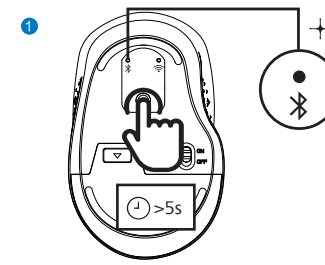

2 Bluetooth®