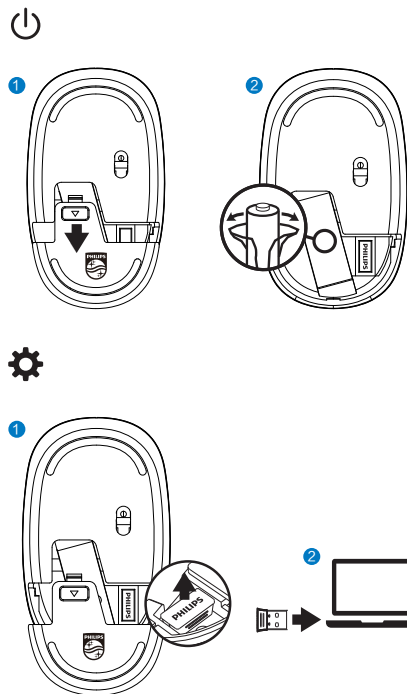

Made in China