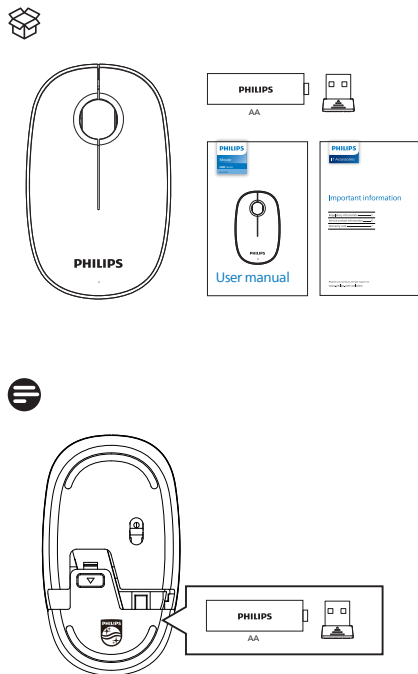

Made in China