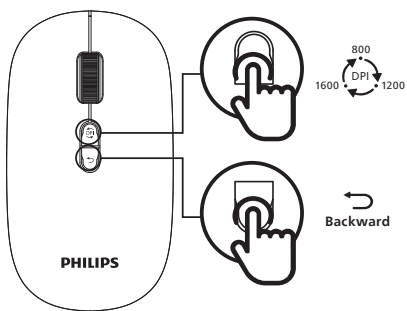

www.philips.com/support

User manual | English

Technical specifications

System requirement

- 1.* USB port
2. Bluetooth
- 3.Microsoft Windows 7, Windows 8, Windows 10 or later; Android 3.2 and above; Mac OS 10.5 and above;

Manual Pengguna | Bahasa Indonesia

Spesifikasi teknis

Persyaratan sistem

- 1.*saluran USB
2. Bluetooth
- 3.Microsoft Windows 7, Windows 8, Windows 10 atau lebih baru; Android 3.2 ke atas; Mac OS 10.5 ke atas;

사용 설명서 | 한국어

기술 사양

연결성 : 2.4GHz / 블루투스 3.0 / 블루투스 5.2
무선 유효 거리 : 15m (2.4GHz) / 10m(블루투스)
버튼 수 : 6
마우스 버튼 수명 : 300만 개 키
해상도 : 800/1200/1600 DPI
전원 공급 장치 : 1 * AA 필립스 배터리
인터페이스 : USB 무선 수신기
제품 크기 : 105x58.3x29.6mm
제품 무게 : 60±5g
작동 온도 범위 : 0°C - 40°C
작동 습도 범위 : 10% - 85%.

시스템 요구 사항

- 1.* USB 포트
2. 블루투스
- 3.마이크로소프트 윈도우 7, 윈도우 8, 윈도우 10 이상; Android 3.2 이상; Mac OS 10.5 이상;

Philips 공식 웹 사이트에 로그인하여 제품을 등록하고 지원을 받으십시오: www.philips.com/welcome

ユーザーマニュアル | 日本語

技術仕様

接続性:2.4GHz / Bluetooth 3.0 / Bluetooth 5.2
無線有効距離:15m(2.4GHz) / 10m(Bluetooth)
ボタン数:6
マウスボタンの寿命:300万回 キーストローク
解像度:800/1200/1600 DPI
電源:1 * AAフラッシュ/スリッパバッテリー
インターフェース:USBワイヤレスレシーバー
製品寸法:105x58.3x29.6mm
製品重量:60±5g
動作温度範囲:0°C~40°C
動作湿度範囲:10%~85%.

システム要件

- 1.* USBポート
2. Bluetooth
- 3.Microsoft Windows 7, Windows 8, Windows 10以降; Android 3.2以降; Mac OS 10.5以降;

Philipsの公式サイトにログインして製品を登録し、サポートを受けてください: www.philips.com/welcome

使用說明書 | 繁體中文

技術規格

無線技術 : 2.4GHz / 藍牙3.0 / 藍牙5.2
無線有效距離 : 約15m(2.4G無線)/10m(藍牙)
滑鼠按鍵數 : 6
滑鼠按鍵壽命 : 300萬次
感測器解析度 : 800/1200/1600 DPI
電池類型 : 1節AA鹼性電池
介面 : USB 無線接收器
產品尺寸 : 105x58.3x29.6mm
產品重量 : 60±5g
運行時的溫度範圍 : 0°C - 40°C
運行時的溫度範圍 : 10% - 85%.

系統要求

- 1.*USB 埠
2. 藍牙
- 3.Windows 7, Windows 8, Windows 10或更高版本; Android 3.2或更高版本; Mac OS 10.5 或更高版本;

請登入Philips官網註冊您的產品並獲取支援 : www.philips.com/welcome