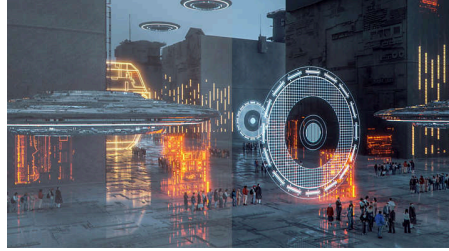

EasySelect Menu Toggle Key

The discreetly placed EasySelect Menu Toggle Key allows you to make quick and easy adjustments to monitor settings in the On-Screen Display menu.

SmartImage Game mode

The new Philips gaming display has quick-access OSD fine-tuned for gamers, offering you multiple options. "FPS" mode (First person shooting) improves dark themes in games, allowing you to see hidden objects in dark areas. "Racing" mode adapts the display with the fastest response time and high colour, along with image adjustments. "RTS" mode (Real-time strategy) has a special SmartFrame mode that enables highlighting of specific area and allows for size and image adjustments. Gamer 1 and Gamer 2 enable you to save personal customised settings based on different games, ensuring best performance.

SmartErgoBase

The SmartErgoBase is a monitor base that delivers ergonomic display comfort and provides cable management. The base can swivel, tilt and rotate to various angles to ensure maximum comfort. The height-adjustable stand guarantees the optimal viewing level, reducing the physical strains of a long workday, while cable management reduces cable clutter and keeps the workspace neat and professional.