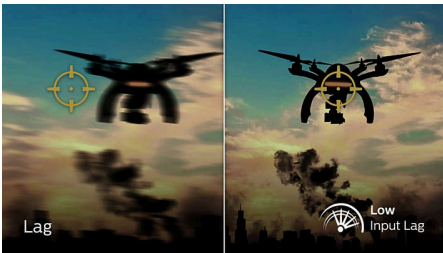

You play intense, competitive gaming. You demand display with lag-free, ultra-smooth images. This display redraws the screen image up to 180 times per second, effectively faster than a standard display. A lower frame rate can make enemies appear to jump from spot to spot on the screen, making them difficult targets to hit. With a 180 Hz frame rate, you get those critical missing images on the screen which show enemy movement in ultra-smooth motion so you can easily target enemies. With ultra-low input lag and no screen tearing, this Philips display is your perfect gaming partner.

Low input lag

Input lag is the amount of time that elapses between performing an action with connected devices and seeing the result on screen. Low input lag reduces the time delay between entering a command from your devices to monitor, greatly improving play on twitch-sensitive video games, particularly important for playing fast-paced, competitive games.