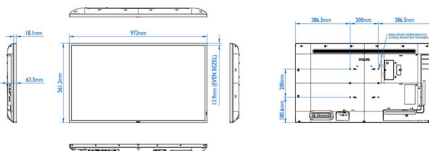

Dimensions

- Set Width: 973.0 mm
- Product weight: 10.71 kg
- Set Height: 561.2 mm
- Set Depth: 63.5 mm
- Set Width (inch): 38.31 inch
- Set Height (inch): 22.09 inch
- Wall Mount: 200 (H) x 200(V) mm, M6
- Set Depth (inch): 2.50 inch
- Bezel width: 13.9 mm (Even bezel)
- Product weight (lb): 23.61 lb

Operating conditions

- Altitude: 0 ~ 3000 m
- Temperature range (operation): 0 ~ 40 °C
- MTBF: 50,000 hour(s)
- Temperature range (storage): -20 ~ 60 °C
- Humidity range (operation)[RH]: 20 - 80% RH (No condensation)
- Humidity range (storage) [RH]: 5 - 95% RH (No condensation)

Multimedia Applications

- USB Playback Video: MPEG, H.263, H.264, H.265, VP8
- USB Playback Picture: BMP, JPEG, PNG
- USB Playback Audio: AAC, HEAAC, MPEG

Accessories

- Included accessories: Quick start guide, RS232 cable, AC Power Cord, HDMI cable, Remote Control & AAA Batteries
- Included Accessories: AC Switch Cover, Philips logo (x1), RS232 daisy-chain cable, Screws, USB Cover (x1)
- Stand: BM05922 (Optional)

Miscellaneous

- On-Screen Display Languages: English, French,

- German, Spanish, Polish, Turkish, Russian, Italian, Simplified Chinese, Traditional Chinese, Arabic, Japanese, Danish, Dutch, Finnish, Norwegian, Portuguese, Swedish
- Warranty: 3 year warranty
- Regulatory approvals: CE, CCC, RoHS, BSMI, CB, VCCI, CU, EMF, ETL, FCC, Class A, PSB

Issue date 2024-07-29

Version: 1.0.1

EAN: 87 12581 76887 4

© 2024 Koninklijke Philips N.V.
All Rights reserved.

Specifications are subject to change without notice.
Trademarks are the property of Koninklijke Philips N.V.
or their respective owners.

www.philips.com