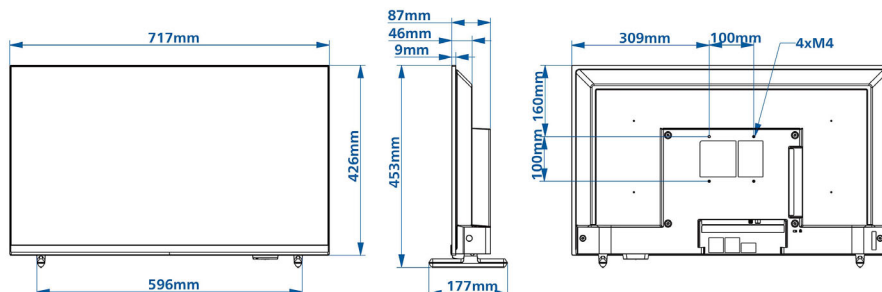

Specifications

Picture/Display

- Diagonal screen size (inch): 32 inch
- Diagonal screen size (metric): 80 cm
- Display: LED HD TV
- Panel resolution: 1366 x 768p
- Brightness: 250 cd/m²
- Viewing angle: 178° (H) / 178° (V)

Design

- Colour: Black

Dimensions

- Set Width: 717 mm
- Set Height: 426 mm
- Set Depth: 46/87 mm
- Product weight: 4 kg
- Set width (with stand): 717 mm
- Set height (with stand): 453 mm
- Set depth (with stand): 177 mm
- Product weight (+stand): 4.15 kg
- Wall mount compatible: 100 x 100 mm, M4