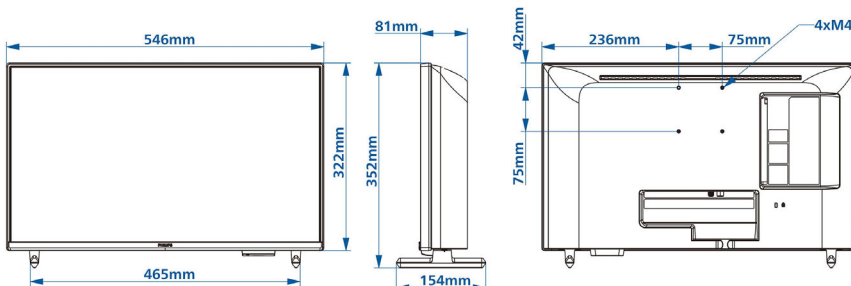

Specifications

Picture/Display

- Diagonal screen size (inch): 24 inch
- Diagonal screen size (metric): 60 cm
- Display: LED HD TV
- Panel resolution: 1366 x 768p
- Brightness: 250 cd/m²
- Viewing angle: 178° (H) / 178° (V)

Connectivity Side

- HDMI1: HDMI 2.0 with HDCP 2.2
- Headphone out: Mini-Jack
- USB1: USB 2.0

Connectivity Enhancements

- EasyLink (HDMI CEC): One touch play, System Standby, system audio control, RC pass through
- HDMI: ARC (HDMI1)

Dimensions

- Set Width: 546 mm
- Set Height: 322 mm
- Set Depth: 81 mm
- Product weight: 3 kg
- Set width (with stand): 546 mm
- Set height (with stand): 352 mm
- Set depth (with stand): 154 mm
- Product weight (+stand): 3.1 kg
- Wall mount compatible: 75 x 75 mm, M4