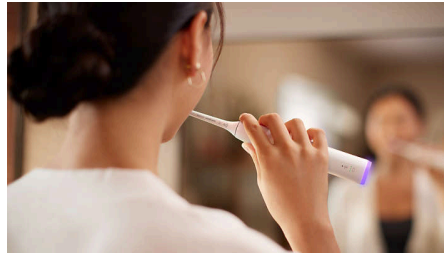

### Next-Gen Sonicare technology

Enjoy a delightful brushing experience and new level of oral care with Next-Generation Sonicare technology. While you brush, the toothbrush's innovative magnetic system adjusts the brushing power during each cleaning session, delivering optimal performance of 62,000 bristle movements per minute, even in hard-to-reach areas. Meanwhile, dynamic fluid action supports the bristles to clean plaque, helping you achieve a complete clean every time you brush.

### 6 brushing settings

Designed for sensitive teeth and gums, the Philips Sonicare 6100 allows patients to choose between two brushing modes. Sensitive mode

provides gentle, thorough cleaning, while Clean mode focuses on plaque removal for a superior clean. For a personalised clean, patients can combine any mode with one of three intensity levels, from High to Low, for a brushing session that's just right.

### Light-ring pressure sensor

Patients may not notice when they're brushing too hard, but this toothbrush will. The smart optic sensor precisely detects excessive brushing pressure, then flashes purple while reducing vibration. Patients will always know when to adjust their brushing, and their gums will stay protected.