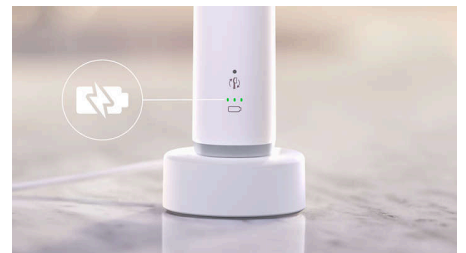

Up to 3 weeks between charges

This toothbrush uses a high-performance battery that is engineered to enhance your brushing experience. With a single charge, patients can enjoy up to three weeks of regular brushing before needing to recharge it.