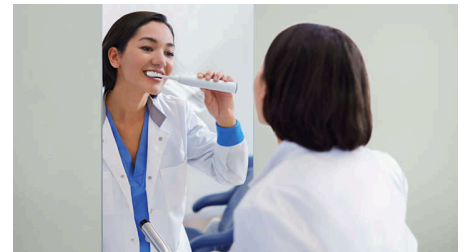

2-minute timer and brushing pacer

Two minutes is all patients need for a complete clean, so our Smartimer lets patients know when time's up. For an even clean throughout your mouth, the BrushPacer divides brushing sessions into segments, with a slight pause in vibration being a sign to move on. This supports patients in achieving an even clean every time they brush.