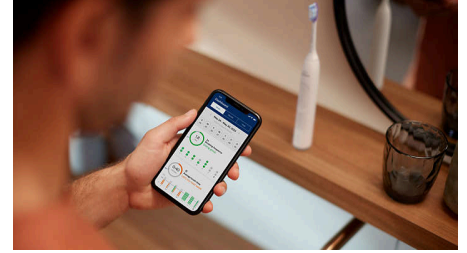

12 brushing settings

Patients' preferred brushing is in their hands with the Philips Sonicare 7100. Four brushing modes help take care of gum health, whitening, sensitivity and everyday cleaning. Gum Health mode supports healthy gums by gently massaging along the gumline. White mode works to remove surface stains and polish teeth for a whiter smile. Sensitive mode provides gentle, thorough cleaning, while Clean mode focuses on plaque removal for a superior clean. For a personalised clean, patients can combine any mode with one of three intensity levels, from High to Low, for a brushing session that's just right.

Light-ring pressure sensor

Patients may not notice when they're brushing too hard, but this toothbrush will. The smart optic sensor precisely detects excessive brushing pressure, then flashes purple while reducing vibration. Patients will always know when to adjust their brushing, and their gums will stay protected.

Philips Sonicare app

The Philips Sonicare app seamlessly pairs with the toothbrush and supports patients in improving and maintaining their oral health. Our app keeps track of brushing progress, providing personalised guidance and progress reports so patients can gain valuable insights about their brushing.