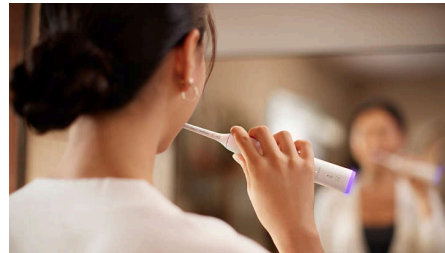

Highlights

A3 All-in-One Brush Head +more

The A3 Premium All-in-One brush head is designed with patients in mind. With the A3 brush head, patients can achieve up to 20 x more plaque removal*, up to 15 x healthier gums** and remove up to 100% more stains***. Also included: The S2 Sensitive Brush Head which is our gentlest and softest brush head, and is clinically proven to provide a gentle clean that removes 10 x more plaque in hard-to-reach areas* The G3 Premium Gum Care Brush Head provides up to 7 x healthier gums in just 2 weeks****.

Next-Gen Sonicare technology

Enjoy a delightful brushing experience and new level of oral care with Next-Generation Sonicare technology. While you brush, the toothbrush's innovative magnetic system adjusts the brushing power during each cleaning session, delivering optimal performance of 62,000 bristle movements per minute, even in hard-to-reach areas. Meanwhile, dynamic fluid action supports the bristles to clean plaque, helping you achieve a complete clean every time you brush.

12 brushing settings

Patients' preferred brushing is in their hands with the Philips Sonicare 7100. Four brushing modes help take care of gum health, whitening, sensitivity and everyday cleaning. Gum Health mode supports healthy gums by gently massaging along the gumline. White mode works to remove surface stains and polish teeth for a whiter smile. Sensitive mode provides gentle, thorough cleaning, while Clean mode focuses on plaque removal for a superior clean. For a personalised clean, patients can combine any mode with one of three intensity levels, from High to Low, for a brushing session that's just right.

Light-ring pressure sensor

Patients may not notice when they're brushing too hard, but this toothbrush will. The smart optic sensor precisely detects excessive brushing pressure, then flashes purple while reducing vibration. Patients will always know when to adjust their brushing, and their gums will stay protected.