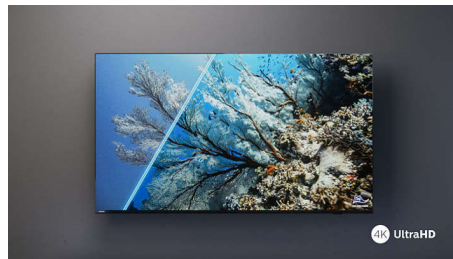

## Ultra-sharp picture

No matter what you watch, this 4K LED TV gives you a bright, ultra-sharp picture with vivid colors. Plus, the TV is compatible with all major HDR formats so you'll see more detail, even in dark and bright areas when you're streaming HDR content.