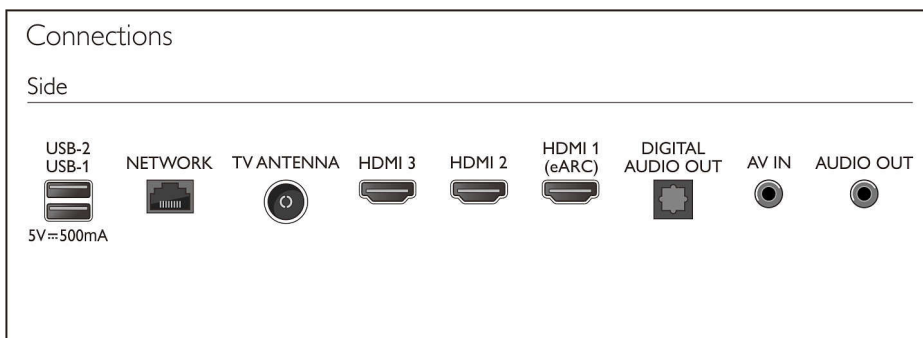

User Interaction

- Remote Control: Voice*

Sound

- Output power (RMS): 24W

- Speaker configuration: 12Wx2 Speaker
- Codec: Dolby Atmos
- Sound Enhancement: Clear Sound

Connectivity

- Number of HDMI connections: 3
- Number of USBs: 2
- Wireless connection: Bluetooth 5.1, Wi-Fi 802.11ac 2x2 Dual band
- Other connections: Antenna IEC75, Digital audio out (optical), Ethernet-LAN RJ-45, AV+R/L audio input (Mini), Audio Out (3.5mm)
- HDMI eARC: Yes on HDMI1
- HDCP Support

Supported HDMI video features

- HDR: Dolby Vision, HDR10, HLG

Power

- Mains power: AC 100 -240 V 50/60Hz
- Ambient temperature: 5 °C to 35 °C
- Standby power consumption: <0.5W
- Power Saving Features: Auto switch-off timer, Picture mute (for radio)

Accessories

- Included accessories: 2 x AAA Batteries, Power cord, Quick start guide, Legal and safety brochure, Table top stand, Remote Control, User Manual, Philips Soundbar

Dimensions

- Set Width: 1567 mm
- Set Height: 883 mm
- Set Depth: 94 mm
- Product weight: 20 kg
- Set width (with stand): 1567 mm
- Set height (with stand): 942 mm
- Set depth (with stand): 353 mm
- Product weight (+stand): 21 kg
- Box width: 1700 mm
- Box height: 1160 mm
- Box depth: 157 mm
- Weight incl. Packaging: 29 kg
- Wall mount dimensions: 300 x 300 mm

Soundbar Dimensions

- Main Unit (W x H x D): 1100 x 67 x 88 mm
- Main Unit Weight: 2.3 kg

Soundbar Sound

- Speaker system output power: 60W max / 30W RMS
- Total harmonic distortion: <=10%

Issue date 2024-08-20

Version: 3.3.1

EAN: 87 18863 04456 8

© 2024 Koninklijke Philips N.V.
All Rights reserved.

Specifications are subject to change without notice.
Trademarks are the property of Koninklijke Philips N.V.
or their respective owners.

www.philips.com

- EPG and actual visibility (up to 8 days) is country and operator dependent.
- Philips TV does not guarantee 100% interoperability with all HDMI CEC devices
- Its functionality is subject to ChromeCast built-in apps and smart devices. For more details, please visit ChromeCast built-in product pages.
- Image depicted on the website are non-contractual pictures. Please always refer to the actual TV that are sold in the retail or stores.
- Amazon Prime is available in selected languages and countries.
- Disney+ subscription required. Subject to terms at <https://www.disneyplus.com> (c) 2020 Disney and its related entities. Disney+ is available in selected languages and countries.
- Netflix subscription required. Subject to terms at <https://www.netflix.com>
- Google TV is the name of this device's software experience and a trademark of Google LLC.
- Google TV is the name of this device's software experience and a trademark of Google LLC. YouTube, Ok Google and other marks are trademarks of Google LLC.
- Smart TV app offerings vary per TV model and country. For more details please visit: www.philips.com/smarttv.
- Due to the transmission limitations of Bluetooth wireless technology, a slight sound delay might occur when you hear audio from your bluetooth headphone or bluetooth speakers. When this occurs, you might see the character moving his or her mouth but there is a slight delay in spoken dialog accompany
- Philips TV Remote app and related functionalities vary per TV model, operator, and country, as well as smart device model and OS. For more details please visit: www.philips.com/TVRemoteapp.
- Google Assistant is available on Philips Android TVs running on Android O (8) or higher OS version. Google Assistant is available in selected languages and countries.
- Memory size (Flash) : 32GB, the actual available disc space may differ (dependent on e.g. (pre-)installed apps, installed operating system, etc.)