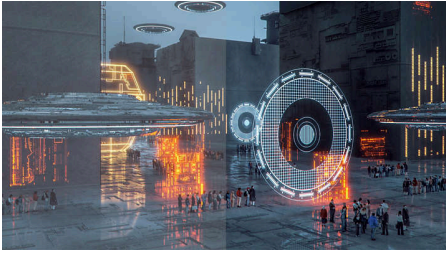

Gaming Monitor

QD OLED gaming monitor

49M2C8900/75

Highlights

SmartImage Game mode

The new Philips gaming display has quick access OSD fine tuned for gamers, offering you multiple options. "FPS" mode (First person shooting) improves dark themes in games, allowing you to see hidden objects in dark areas. "Racing" mode adapts display with fastest response time, high color, along with image adjustments. "RTS" mode (Real time strategy) has a special SmartFrame mode which enables highlighting of specific area and allows for size and image

adjustments. Gamer 1 and Gamer 2 enable you to save personal customized settings based on different games, ensuring best performance.