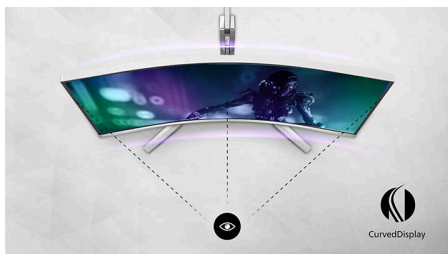

Immersive visuals

- Curved display design for more immersive experience
- DisplayHDR™ TrueBlack 400 delivers incredible shadow details
- True 10-bit display reproduces smoother gradients on visuals

Gaming Monitor

QD OLED gaming monitor

49M2C8900/75

Highlights

QD OLED technology

QD-OLED represents a hybrid approach that marries the OLED panels and quantum dot technology. By combining what's best of both, QD-OLED guarantees high contrast, deep blacks, and unlimited viewing angles, with the higher peak brightness and more vibrant colors.

Curved display design

Desktop monitors offer a personal user experience, which suits a curve design very well. The curved screen provides a pleasant yet subtle immersion effect, which focuses on you at the center of your desk.