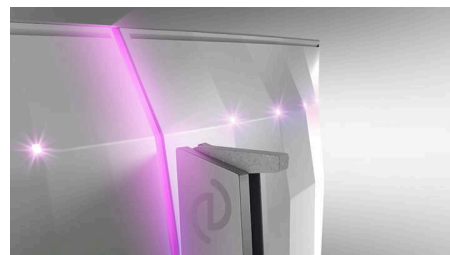

AI-enhanced Ambiglow

Our AI-enhanced processor analyzes the incoming image content and continuously adapts the color and brightness of the emitted light to match the image. This feature adds a new dimension to your viewing experience. The innovative Ambiglow uses its AI capabilities to create a truly immersive and customizable gaming experience. From filling your gaming room with color to feeling like you are part of the game, the AI-enhanced Ambiglow is made to make your gaming experience the best it's ever been by combining intelligence, color, and light.