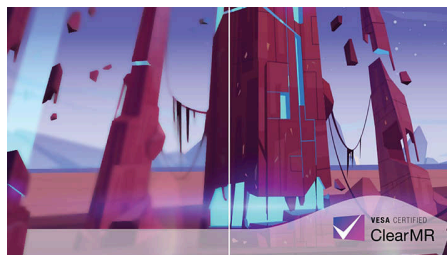

True 10-bit color depth

With this Philips true 10-bit color display, you can see color critical professional work of exceptional color accuracy and meeting professional

standards. Compared with conventional 8-bit color display, this Philips monitor produces a more natural transition between hues for smoother gradients.

VESA ClearMR 13000

Previously, methods to test blur on screen were measured through MRPT. VESA Certified ClearMR acts as an alternative to MRPT and is designed to reflect the true nature of blur through digital high-speed camera testing. For monitors that are sent in and certified through VESA Certified ClearMR, you can rest assured that you will have an accurate assessment of the monitor's blur quality. Each certification is defined through a CMR range; with this monitor