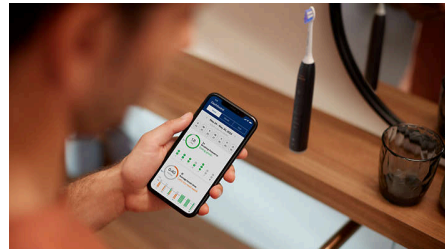

Next-Gen Sonicare technology

Enjoy a delightful brushing experience and new level of oral care with Next-Generation Sonicare technology. While you brush, the electric toothbrush's innovative magnetic system adjusts brushing power during each cleaning session, delivering optimal performance of precisely 62,000 bristle movements per minute, even in hard-to-reach areas. Meanwhile, dynamic fluid action supports the brush head's cleaning performance by gently rinsing along the gumline and between every tooth, helping you achieve a complete clean every time you brush.

9 brushing settings

Designed for sensitive teeth and gums, the Philips Sonicare Series 6500 electric toothbrush allows you to choose between 3 brushing modes, ensuring a clean that's right for you. Sensitive mode provides gentle, thorough cleaning, while Clean mode focuses on plaque removal for a superior clean. White mode works a bit harder to remove surface stains and polish your teeth for a whiter smile. For a personalised clean, you can combine any mode with one of 3 intensity levels, from High to Low, for a brushing session that's right for you.

Light-ring pressure alert

You may not notice when you're brushing too hard, but this electric toothbrush will. The smart optic pressure sensor precisely detects excessive brushing pressure, then flashes purple while reducing vibration. You'll always know when to adjust your brushing, and your gums will stay protected.

Philips Sonicare app

The Philips Sonicare app seamlessly pairs with your electric toothbrush and supports you in improving and maintaining your oral health. Our

HX7419/01

app keeps track of your brushing progress, providing personalised guidance and progress reports so you can gain valuable insights about your brushing.