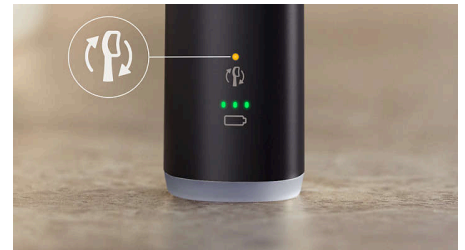

BrushSync replacement reminder

Replacing your electric toothbrush head regularly is an important part of maintaining good oral health. With BrushSync technology, it's easy to keep your brush head performing at its best. By tracking your usage frequency and brushing intensity, the innovative technology then reminds you when it's time for a new brush head.