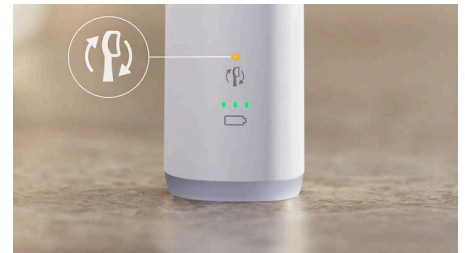

BrushSync replacement reminder

Replacing your electric toothbrush head regularly is an important part of maintaining good oral health. With BrushSync technology, it's easy to keep your brush head performing at its best. By tracking your usage frequency and brushing intensity, the innovative technology then reminds you when it's time for a new brush head.