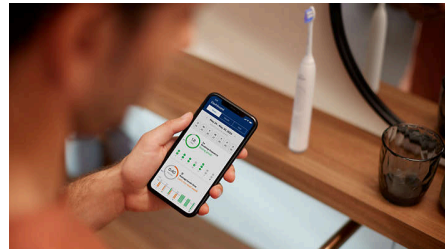

Next-Gen Sonicare technology

Enjoy a delightful brushing experience and new level of oral care with Next-Generation Sonicare technology. While you brush, the electric toothbrush's innovative magnetic system adjusts brushing power during each cleaning session, delivering optimal performance of precisely 62,000 bristle movements per minute, even in hard-to-reach areas. Meanwhile, dynamic fluid action supports the brush head's cleaning performance by gently rinsing along the gumline and between every tooth, helping you achieve a complete clean every time you brush.

9 brushing settings

Designed for sensitive teeth and gums, the Philips Sonicare Series 6500 electric toothbrush allows you to choose between 3 brushing modes, ensuring a clean that's right for you. Sensitive mode provides gentle, thorough cleaning, while Clean mode focuses on plaque removal for a superior clean. White mode works a bit harder to remove surface stains and polish your teeth for a whiter smile. For a personalised clean, you can combine any mode with one of 3 intensity levels, from High to Low, for a brushing session that's right for you.

Light-ring pressure alert

You may not notice when you're brushing too hard, but this electric toothbrush will. The smart optic pressure sensor precisely detects excessive brushing pressure, then flashes purple while reducing vibration. You'll always know when to adjust your brushing, and your gums will stay protected.

Philips Sonicare app

The Philips Sonicare app seamlessly pairs with your electric toothbrush and supports you in improving and maintaining your oral health. Our

HX7410/02

app keeps track of your brushing progress, providing personalised guidance and progress reports so you can gain valuable insights about your brushing.