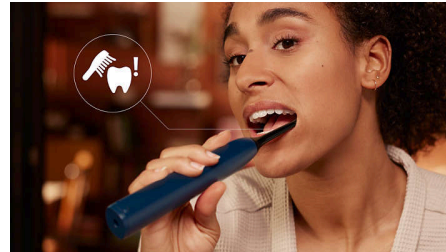

5300

Rechargeable Sonic Toothbrush

HX7103/01

Highlights

W2 Optimal White Brush Head

The Philips Sonicare 5300 goes beyond deep cleaning to effortlessly remove surface stains for a radiant, whiter smile. With the W2 Optimal White brush head, it's easy to maintain brightness between professional whitening treatments, while removing up to 7 x more plaque vs. a manual toothbrush.

Next-Gen Sonicare technology

Enjoy a delightful brushing experience and new level of oral care with Next-Generation Sonicare technology. While you brush, the electric toothbrush's innovative magnetic system adjusts brushing power during each cleaning session, delivering optimal performance of precisely 62,000 bristle movements per minute, even in hard-to-reach areas. Meanwhile, dynamic fluid action supports the toothbrush head's cleaning performance by gently rinsing along the gumline and between every tooth, helping you achieve a complete clean every time you brush.

2 intensity levels

To help you take the best care of your teeth and gums, the Philips Sonicare 5300 has a choice of 2 intensity levels. Whether you prefer a boost of

cleaning power with the high setting or a gentle yet thorough clean with the low setting, this toothbrush has you covered.

Built-in pressure alert

You may not notice when you're brushing too hard, but this electric toothbrush will. The smart optic pressure sensor precisely detects excessive brushing pressure and lets you know with a pulsing sound while reducing vibration. You'll always know when to adjust your brushing and your gums will stay protected.