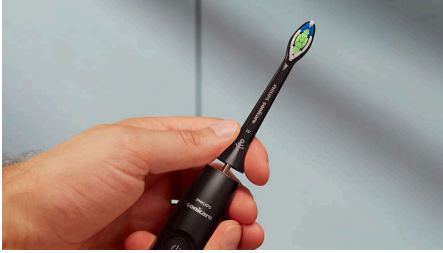

5500

Rechargeable Sonic Toothbrush

HX7111/01

Highlights

W2 Optimal White Brush Head

The Philips Sonicare 5500 goes beyond deep cleaning to effortlessly remove surface stains for a radiant, whiter smile. With the W2 Optimal White brush head, its easy to maintain brightness between professional whitening treatments for up to 2 x whiter teeth*, while also removing up to 7 x more plaque vs. a manual toothbrush**.