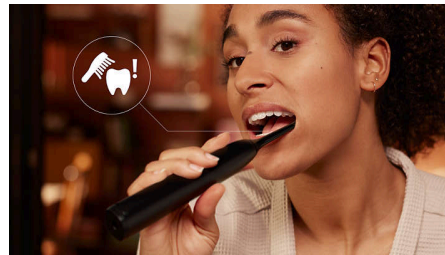

## W2 Optimal White Brush Head

The Philips Sonicare 5500 goes beyond deep cleaning to effortlessly remove surface stains for a radiant, whiter smile. With the W2 Optimal White brush head, its easy to maintain brightness between professional whitening treatments for up to 2 x whiter teeth\*, while also removing up to 7 x more plaque vs. a manual toothbrush\*\*.

## Next-Gen Sonicare technology

Enjoy a delightful brushing experience and new level of oral care with Next-Generation Sonicare technology. While you brush, the electric toothbrush's innovative magnetic system adjusts brushing power during each cleaning session, delivering optimal performance of precisely 62,000 bristle movements per minute, even in hard-to-reach areas. Meanwhile, dynamic fluid action supports the brush head's cleaning performance by gently rinsing along the gumline and between every tooth, helping you achieve a complete clean every time you brush.

## Built-in pressure alert

You may not notice when you're brushing too hard, but this toothbrush will. The smart optic sensor precisely detects excessive brushing pressure and lets you know with a pulsing sound while reducing vibration. You'll always know when to adjust your brushing and your gums will stay protected.