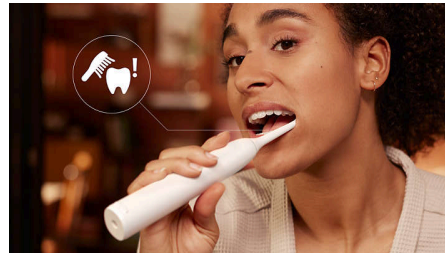

Series 5300

Rechargeable Sonic Electric Toothbrush

HX7108/02

Highlights

W2 Optimal White Toothbrush Head

The Philips Sonicare Series 5300 electric toothbrush goes beyond deep cleaning to effortlessly remove surface stains for a radiant, whiter smile. With the W2 Optimal White toothbrush head, it's easy to maintain brightness between professional whitening treatments, while removing up to 7 x more plaque vs. a manual toothbrush.

Next-Gen Sonicare technology

Enjoy a delightful brushing experience and new level of oral care with Next-Generation Sonicare technology. While you brush, the electric toothbrush's innovative magnetic system adjusts brushing power during each cleaning session, delivering optimal performance of precisely 62,000 bristle movements per minute, even in hard-to-reach areas. Meanwhile, dynamic fluid action supports the toothbrush head's cleaning

performance by gently rinsing along the gumline and between every tooth, helping you achieve a complete clean every time you brush.

2 intensity levels

To help you take the best care of your teeth and gums, the Philips Sonicare Series 5300 electric toothbrush has a choice of 2 intensity levels. Whether you prefer a boost of cleaning power with the high setting or a gentle yet thorough clean with the low setting, this electric toothbrush has you covered.

Built-in pressure alert

You may not notice when you're brushing too hard, but this electric toothbrush will. The smart optic pressure sensor precisely detects excessive brushing pressure and lets you know with a pulsing sound while reducing vibration. You'll always know when to adjust your brushing and your gums will stay protected.