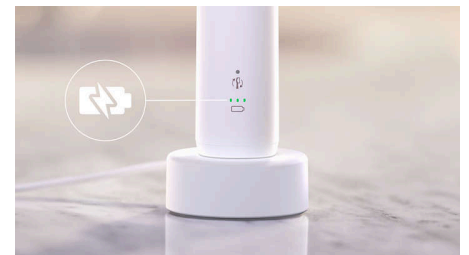

Up to 3-week battery life

This electric toothbrush features a high-performance long-lasting rechargeable battery designed to enhance your brushing experience. With a single charge, you can enjoy up to three weeks of regular brushing before needing to recharge, ensuring convenient and hassle-free oral care.