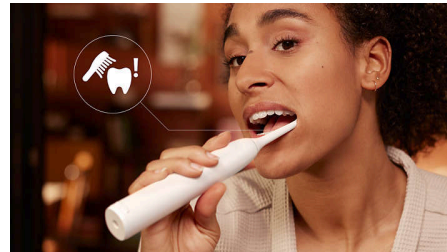

5500

Rechargeable Sonic Toothbrush

HX7110/01

Highlights

W2 Optimal White Brush Head

The Philips Sonicare Series 5500 electric toothbrush goes beyond deep cleaning to effortlessly remove surface stains for a radiant, whiter smile. With the W2 Optimal White brush head, it's easy to maintain brightness between professional whitening treatments for up to 2 x whiter teeth*, while also removing up to 7 x more plaque vs. a manual toothbrush**.

Next-Gen Sonicare technology

Enjoy a delightful brushing experience and new level of oral care with Next-Generation Sonicare technology. While you brush, the electric toothbrush's innovative magnetic system adjusts brushing power during each cleaning session, delivering optimal performance of precisely 62,000 bristle movements per minute, even in hard-to-reach areas. Meanwhile, dynamic fluid action supports the brush head's cleaning performance by gently rinsing along the gumline and between every tooth, helping you achieve a complete clean every time you brush.

2 brushing modes

To help you take the best care of your teeth and gums, the Philips Sonicare Series 5500 electric toothbrush has a choice of 2 brushing modes.

Clean mode focuses on plaque removal for superior cleaning performance, while White mode works a bit harder to remove surface stains for a whiter smile.

Built-in pressure alert

You may not notice when you're brushing too hard, but this electric toothbrush will. The smart optic pressure sensor precisely detects excessive brushing pressure and lets you know with a pulsing sound while reducing vibration. You'll always know when to adjust your brushing and your gums will stay protected.