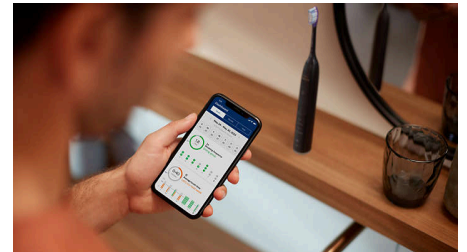

performance by gently rinsing along the gumline and between every tooth, helping you achieve a complete clean every time you brush.

### 12 brushing settings

Your preferred brushing is in your hands with the Philips Sonicare Series 7100 electric toothbrush. 4 brushing modes help you take care of gum health, whitening, sensitivity and everyday cleaning. Gum Health mode supports healthy gums by gently massaging along your gumline. White mode works to remove surface stains and polish teeth for a whiter smile. Sensitive mode provides gentle, thorough cleaning, while Clean mode focuses on plaque removal for a superior clean. For a personalised clean, you can combine any mode with one of 3 intensity levels, from High to Low, for a brushing session that's right for you.

### Light-ring pressure alert

You may not notice when you're brushing too hard, but this electric toothbrush will. The smart optic pressure sensor precisely detects excessive

brushing pressure, then flashes purple while reducing vibration. You'll always know when to adjust your brushing, and your gums will stay protected.

### Philips Sonicare app

The Philips Sonicare app seamlessly pairs with your electric toothbrush and supports you in improving and maintaining your oral health. Our app keeps track of your brushing progress, providing personalised guidance and progress reports so you can gain valuable insights about your brushing.