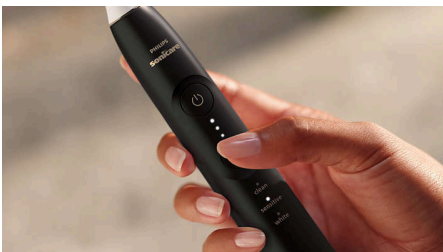

Series 6500

Rechargeable Sonic Electric Toothbrush

HX7411/02

Highlights

S2 Sensitive Brush Head

The Philips Sonicare 6500 electric toothbrush delivers our gentlest brushing experience, even for sensitive teeth and gums. Thanks to the new S2 Sensitive Brush Head made using Sonicare's softest bristles, it is uniquely designed to provide a gentle clean that removes up to 10 x more plaque in hard-to-reach areas.*

Next-Gen Sonicare technology

Enjoy a delightful brushing experience and new level of oral care with Next-Generation Sonicare technology. While you brush, the electric toothbrush's innovative magnetic system adjusts brushing power during each cleaning session, delivering optimal performance of precisely 62,000 bristle movements per minute, even in hard-to-reach areas. Meanwhile, dynamic fluid action supports the brush head's cleaning performance by gently rinsing along the gumline and between every tooth, helping you achieve a complete clean every time you brush.

9 brushing settings

Designed for sensitive teeth and gums, the Philips Sonicare Series 6500 electric toothbrush allows you to choose between 3 brushing

modes, ensuring a clean that's right for you. Sensitive mode provides gentle, thorough cleaning, while Clean mode focuses on plaque removal for a superior clean. White mode works a bit harder to remove surface stains and polish your teeth for a whiter smile. For a personalised clean, you can combine any mode with one of 3 intensity levels, from High to Low, for a brushing session that's right for you.

Light-ring pressure alert

You may not notice when you're brushing too hard, but this electric toothbrush will. The smart optic pressure sensor precisely detects excessive brushing pressure, then flashes purple while reducing vibration. You'll always know when to adjust your brushing, and your gums will stay protected.