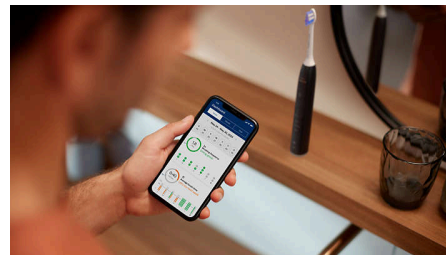

Next-Gen Sonicare technology

Enjoy a delightful brushing experience and new level of oral care with Next-Generation Sonicare technology. While you brush, the electric toothbrush's innovative magnetic system adjusts brushing power during each cleaning session, delivering optimal performance of precisely 62,000 bristle movements per minute, even in hard-to-reach areas. Meanwhile, dynamic fluid action supports the brush head's cleaning performance by gently rinsing along the gumline and between every tooth, helping you achieve a complete clean every time you brush.

9 brushing settings

Designed for sensitive teeth and gums, the Philips Sonicare Series 6500 electric toothbrush allows you to choose between 3 brushing

modes, ensuring a clean that's right for you. Sensitive mode provides gentle, thorough cleaning, while Clean mode focuses on plaque removal for a superior clean. White mode works a bit harder to remove surface stains and polish your teeth for a whiter smile. For a personalised clean, you can combine any mode with one of 3 intensity levels, from High to Low, for a brushing session that's right for you.

Light-ring pressure alert

You may not notice when you're brushing too hard, but this electric toothbrush will. The smart optic pressure sensor precisely detects excessive brushing pressure, then flashes purple while reducing vibration. You'll always know when to adjust your brushing, and your gums will stay protected.

Philips Sonicare app

The Philips Sonicare app seamlessly pairs with your electric toothbrush and supports you in improving and maintaining your oral health. Our app keeps track of your brushing progress, providing personalised guidance and progress reports so you can gain valuable insights about your brushing.