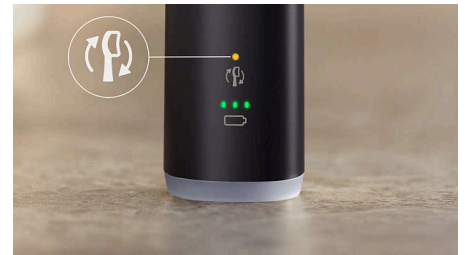

BrushSync replacement reminder

Replacing your electric toothbrush head regularly is an important part of maintaining good oral health. With BrushSync technology, it's easy to keep your brush head performing at its best. By tracking your usage frequency and brushing intensity, the innovative technology then reminds you when it's time for a new brush head.