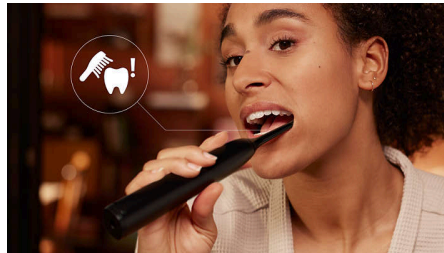

5300

Rechargeable Sonic Electric Toothbrush

HX7101/03

Highlights

W2 Optimal White Toothbrush Head

The Philips Sonicare Series 5300 electric toothbrush goes beyond deep cleaning to effortlessly remove surface stains for a radiant, whiter smile. With the W2 Optimal White toothbrush head, it's easy to maintain brightness between professional whitening treatments, while removing up to 7 x more plaque vs. a manual toothbrush.

Next-Gen Sonicare technology

Enjoy a delightful brushing experience and new level of oral care with Next-Generation Sonicare technology. While you brush, the electric toothbrush's innovative magnetic system adjusts brushing power during each cleaning session, delivering optimal performance of precisely 62,000 bristle movements per minute, even in hard-to-reach areas. Meanwhile, dynamic fluid action supports the toothbrush head's cleaning

performance by gently rinsing along the gumline and between every tooth, helping you achieve a complete clean every time you brush.

2 intensity levels

To help you take the best care of your teeth and gums, the Philips Sonicare Series 5300 electric toothbrush has a choice of 2 intensity levels. Whether you prefer a boost of cleaning power with the high setting or a gentle yet thorough clean with the low setting, this electric toothbrush has you covered.

Built-in pressure alert

You may not notice when you're brushing too hard, but this electric toothbrush will. The smart optic pressure sensor precisely detects excessive brushing pressure and lets you know with a pulsing sound while reducing vibration. You'll always know when to adjust your brushing and your gums will stay protected.