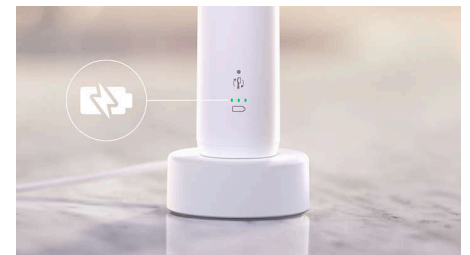

Up to 3-week battery life

This electric toothbrush features a high-performance long-lasting rechargeable battery designed to enhance your brushing experience. With a single charge, you can enjoy up to three weeks of regular brushing before needing to recharge, ensuring convenient and hassle-free oral care