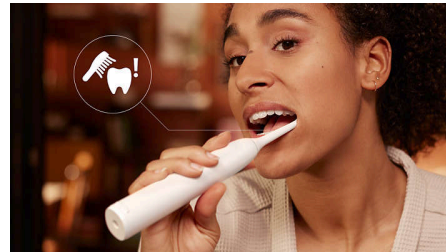

## W2 Optimal White Toothbrush Head

The Philips Sonicare Series 5300 electric toothbrush goes beyond deep cleaning to effortlessly remove surface stains for a radiant, whiter smile. With the W2 Optimal White toothbrush head, it's easy to maintain brightness between professional whitening treatments, while removing up to 7 x more plaque vs. a manual toothbrush.

## Next-Gen Sonicare technology

Enjoy a delightful brushing experience and new level of oral care with Next-Generation Sonicare technology. While you brush, the electric toothbrush's innovative magnetic system adjusts brushing power during each cleaning session, delivering optimal performance of precisely 62,000 bristle movements per minute, even in hard-to-reach areas. Meanwhile, dynamic fluid action supports the toothbrush head's cleaning performance by gently rinsing along the gumline and between every tooth, helping you achieve a complete clean every time you brush.

## 2 intensity levels

To help you take the best care of your teeth and gums, the Philips Sonicare Series 5300 electric toothbrush has a choice of 2 intensity levels.

Whether you prefer a boost of cleaning power with the high setting or a gentle yet thorough clean with the low setting, this electric toothbrush has you covered.

## Built-in pressure alert

You may not notice when you're brushing too hard, but this electric toothbrush will. The smart optic pressure sensor precisely detects excessive brushing pressure and lets you know with a pulsing sound while reducing vibration. You'll always know when to adjust your brushing and your gums will stay protected.