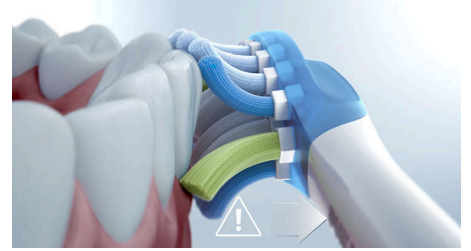

Built-in pressure sensor

You might not notice if you're brushing too hard, but your Philips Sonicare DiamondClean 9000 will. If you need to ease up, the electric toothbrush will make a pulsing sound. It's a reminder to let your toothbrush head do the work. 7 out of 10 people found this feature helped them become a better brusher.