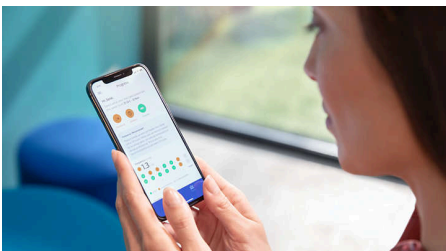

Progress Report

The DiamondClean 9000 electric toothbrush gives you the guidance you need to improve and maintain healthy brushing habits in between dentist check-ups. Built-in smart sensors let you know when you're using too much pressure, and by connecting your brushing experience to the

Sonicare app, a personalised Progress Report helps you stay on track and see how much you've improved over time.