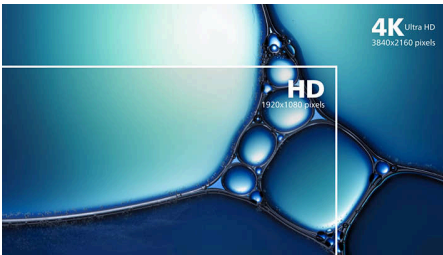

UltraClear 4K UHD Resolution

These Philips displays utilise high-performance panels to deliver UltraClear, 4K UHD (3840 x 2160) resolution images. Whether you are a demanding professional requiring extremely detailed images for CAD solutions, a user of 3D graphics applications or a financial wizard working on huge spreadsheets, Philips displays will make your images and graphics come alive.