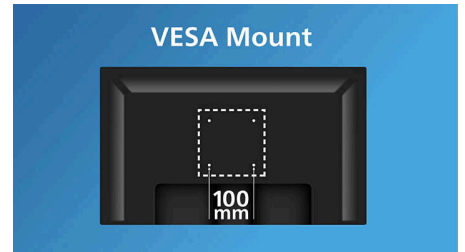

Monitor

4K UHD monitor

27E1N1800AE/00

Highlights

Built-in stereo speakers

A pair of high-quality stereo speakers built into a display device. They may be visible front firing, or invisible down firing, top firing, rear firing etc. depending on model and design.

Height-adjustable Ergo Base

The height-adjustable Ergo Base is a 'people-friendly' Philips monitor base that not only tilts, but is also height adjustable, so that each user

can adjust the monitor to their personal preference for maximum viewing comfort and efficiency.

VESA mount for convenience

VESA mount for convenience

Monitor

4K UHD monitor

27E1N1800AE/00

Specifications

Picture/Display

Panel Size: 27 inch/68.6 cm
Aspect ratio: 16:9
LCD panel type: IPS technology
Backlight type: W-LED system
Pixel pitch: 0.1554 x 0.1554 mm
Brightness: 350 cd/m²
Display colours: 1.07 B (8 bit + Hi-FRC)
Contrast ratio (typical): 1000:1
SmartContrast: Mega Infinity DCR
Response time (typical): 4 ms (Grey to Grey)*
Viewing angle: 178° (H)/178° (V), @ C/R > 10
Picture enhancement: SmartImage
Maximum resolution: 3840 x 2160 @ 60 Hz*
Effective viewing area: 597.888 (H) x 336.312 (V)
Scanning Frequency: 30–140 kHz (H)/40–60 Hz (V)
sRGB
Delta E: < 2 (sRGB)
Flicker-free
Pixel Density: 163.18 PPI
LowBlue Mode
Display Screen Coating: Anti-Glare, 3H, Haze 25%
SmartUniformity: 93%–105%
EasyRead
Adaptive sync
HDR: HDR 10 supported