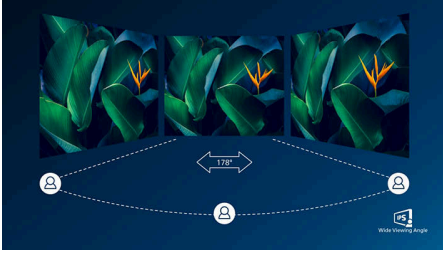

Superb Picture Quality

- IPS LED wide view technology for image and colour accuracy
- UltraClear 4K UHD (3840 x 2160) resolution for precision
- Effortlessly smooth action with Adaptive-Sync technology
- High Dynamic Range (HDR) for more lifelike colourful visuals

Monitor

4K UHD monitor

27E1N1800AE/00

Highlights

IPS technology

IPS displays use an advanced technology that gives you extra-wide viewing angles of 178/178 degrees, making it possible to view the display from almost any angle. Unlike standard TN panels, IPS displays give you remarkably crisp images with vivid colours, making them ideal not only for Photos, movies and web browsing, but also for professional applications that demand colour accuracy and consistent brightness at all times.