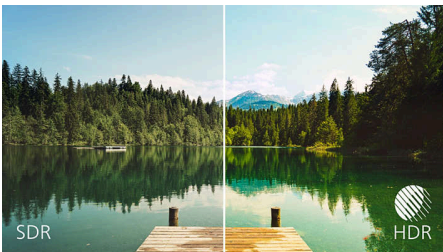

Monitor

4K UHD monitor

27E1N1800AE/00

Highlights

IPS technology

IPS displays use an advanced technology that gives you extra-wide viewing angles of 178/178 degrees, making it possible to view the display from almost any angle. Unlike standard TN panels, IPS displays give you remarkably crisp images with vivid colours, making them ideal not only for Photos, movies and web browsing, but also for professional applications that demand colour accuracy and consistent brightness at all times.

High Dynamic Range (HDR)

High Dynamic Range delivers a dramatically different visual experience. With astonishing brightness, incomparable contrast and captivating colour, images come to life with much greater brightness while also featuring